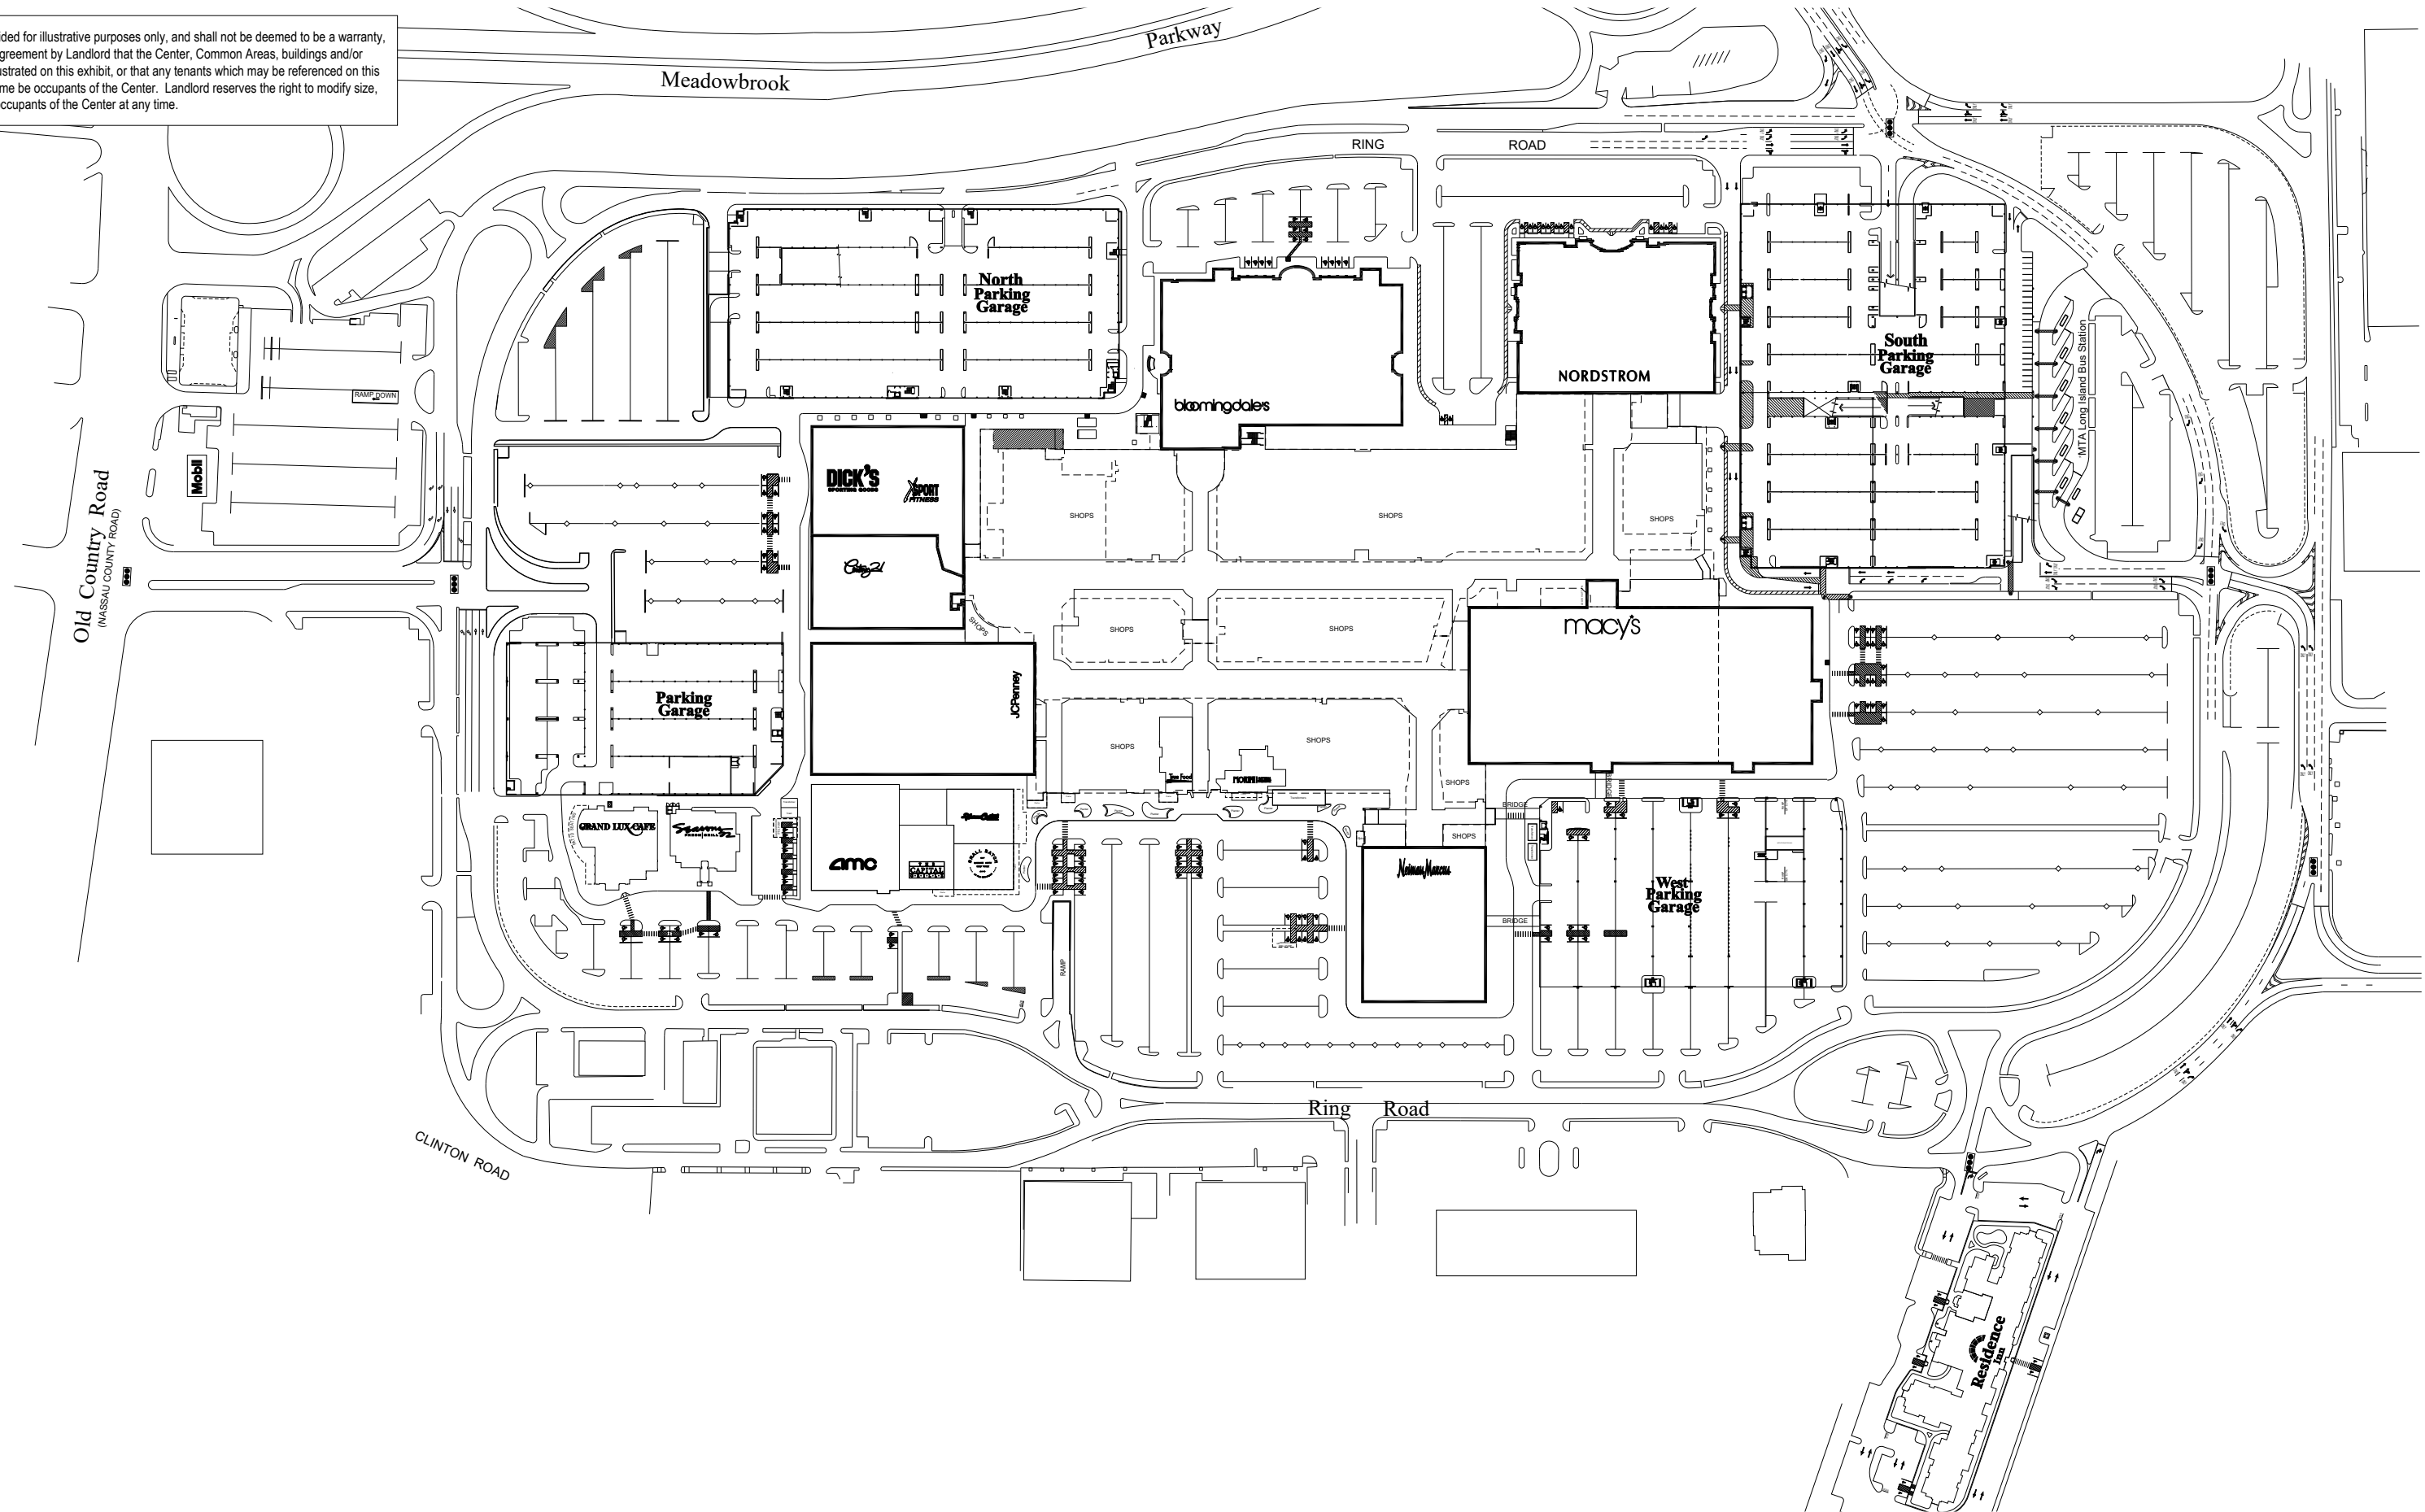

This exhibit is provided for illustrative purposes only, and shall not be deemed to be a warranty, representation or agreement by Landlord that the Center, Common Areas, buildings and/or stores will be as illustrated on this exhibit, or that any tenants which may be referenced on this exhibit will at any time be occupants of the Center. Landlord reserves the right to modify size, configuration and occupants of the Center at any time.

Current Web Site Plan

Roosevelt Field
640 Old Country Road
Garden City, NY 11530
CORP # 4836