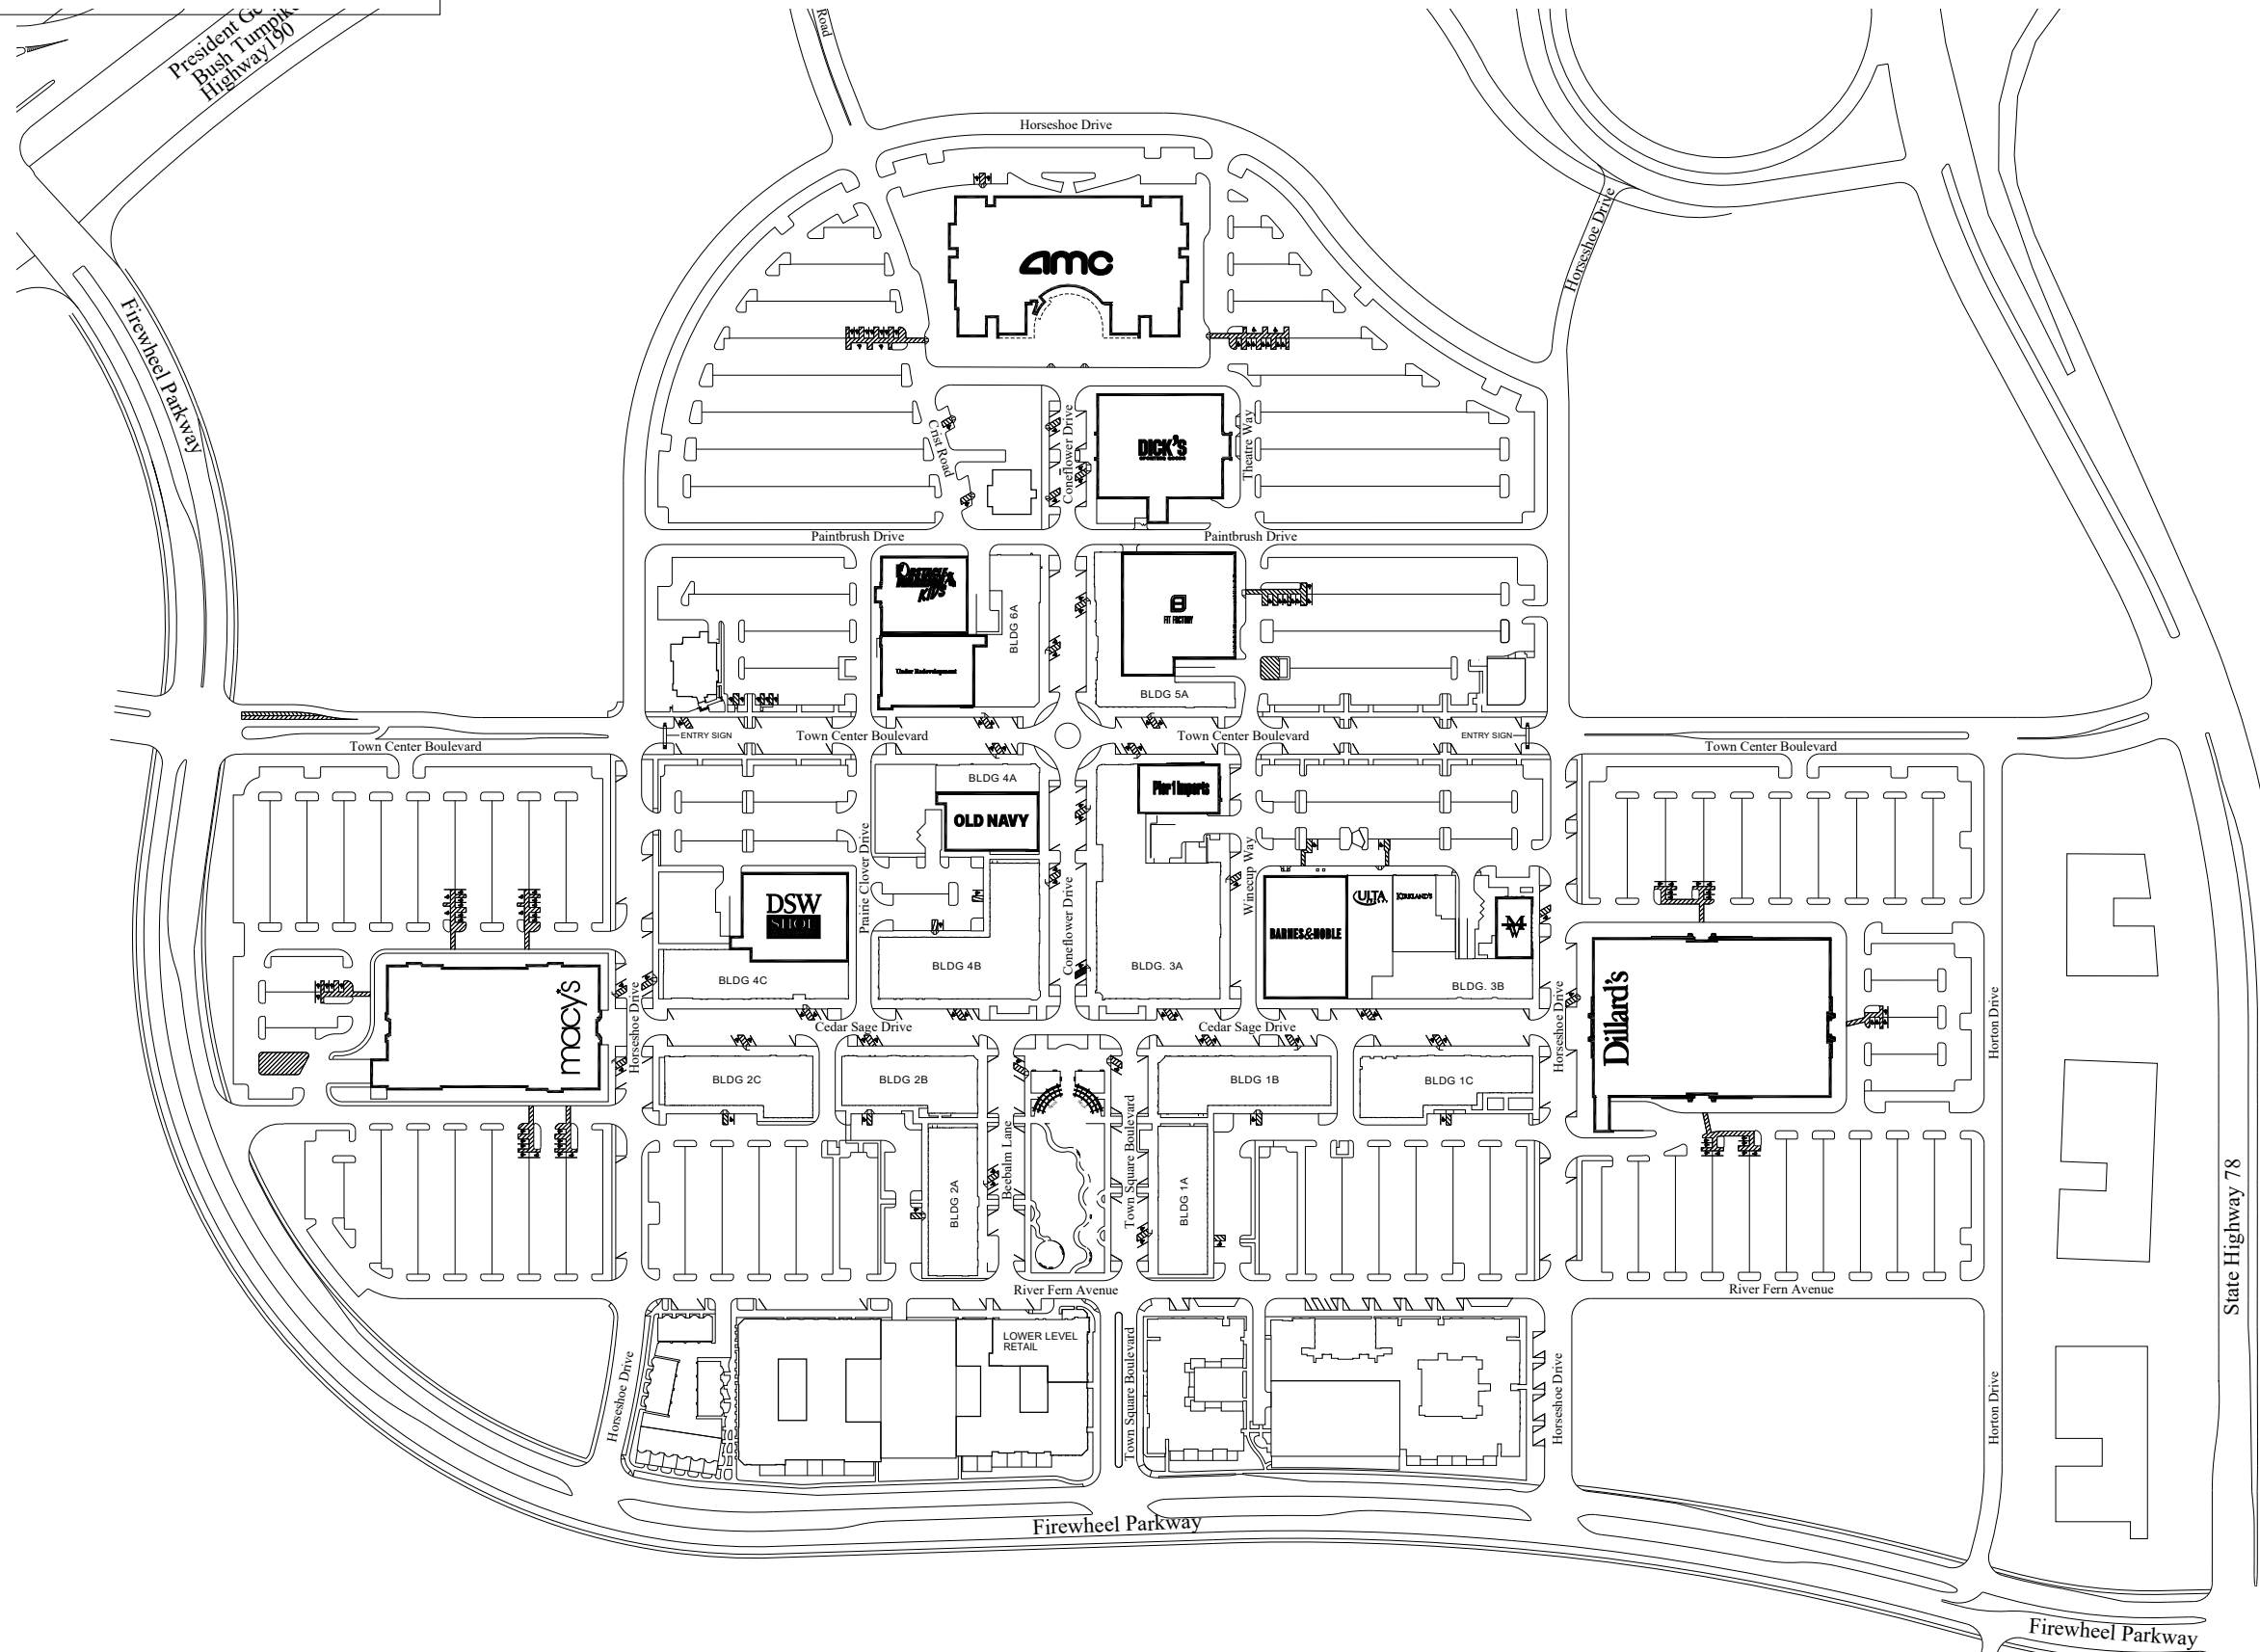

This exhibit is provided for illustrative purposes only, and shall not be deemed to be a warranty, representation or agreement by Landlord that the Center, Common Areas, buildings and/or stores will be as illustrated on this exhibit, or that any tenants which may be referenced on this exhibit will at any time be occupants of the Center. Landlord reserves the right to modify size, configuration and occupants of the Center at any time.

Current Web Site Plan

Firewheel Town Center
245 Cedar Sage Drive, Suite 200
Garland, TX 75040
CORP # 1308