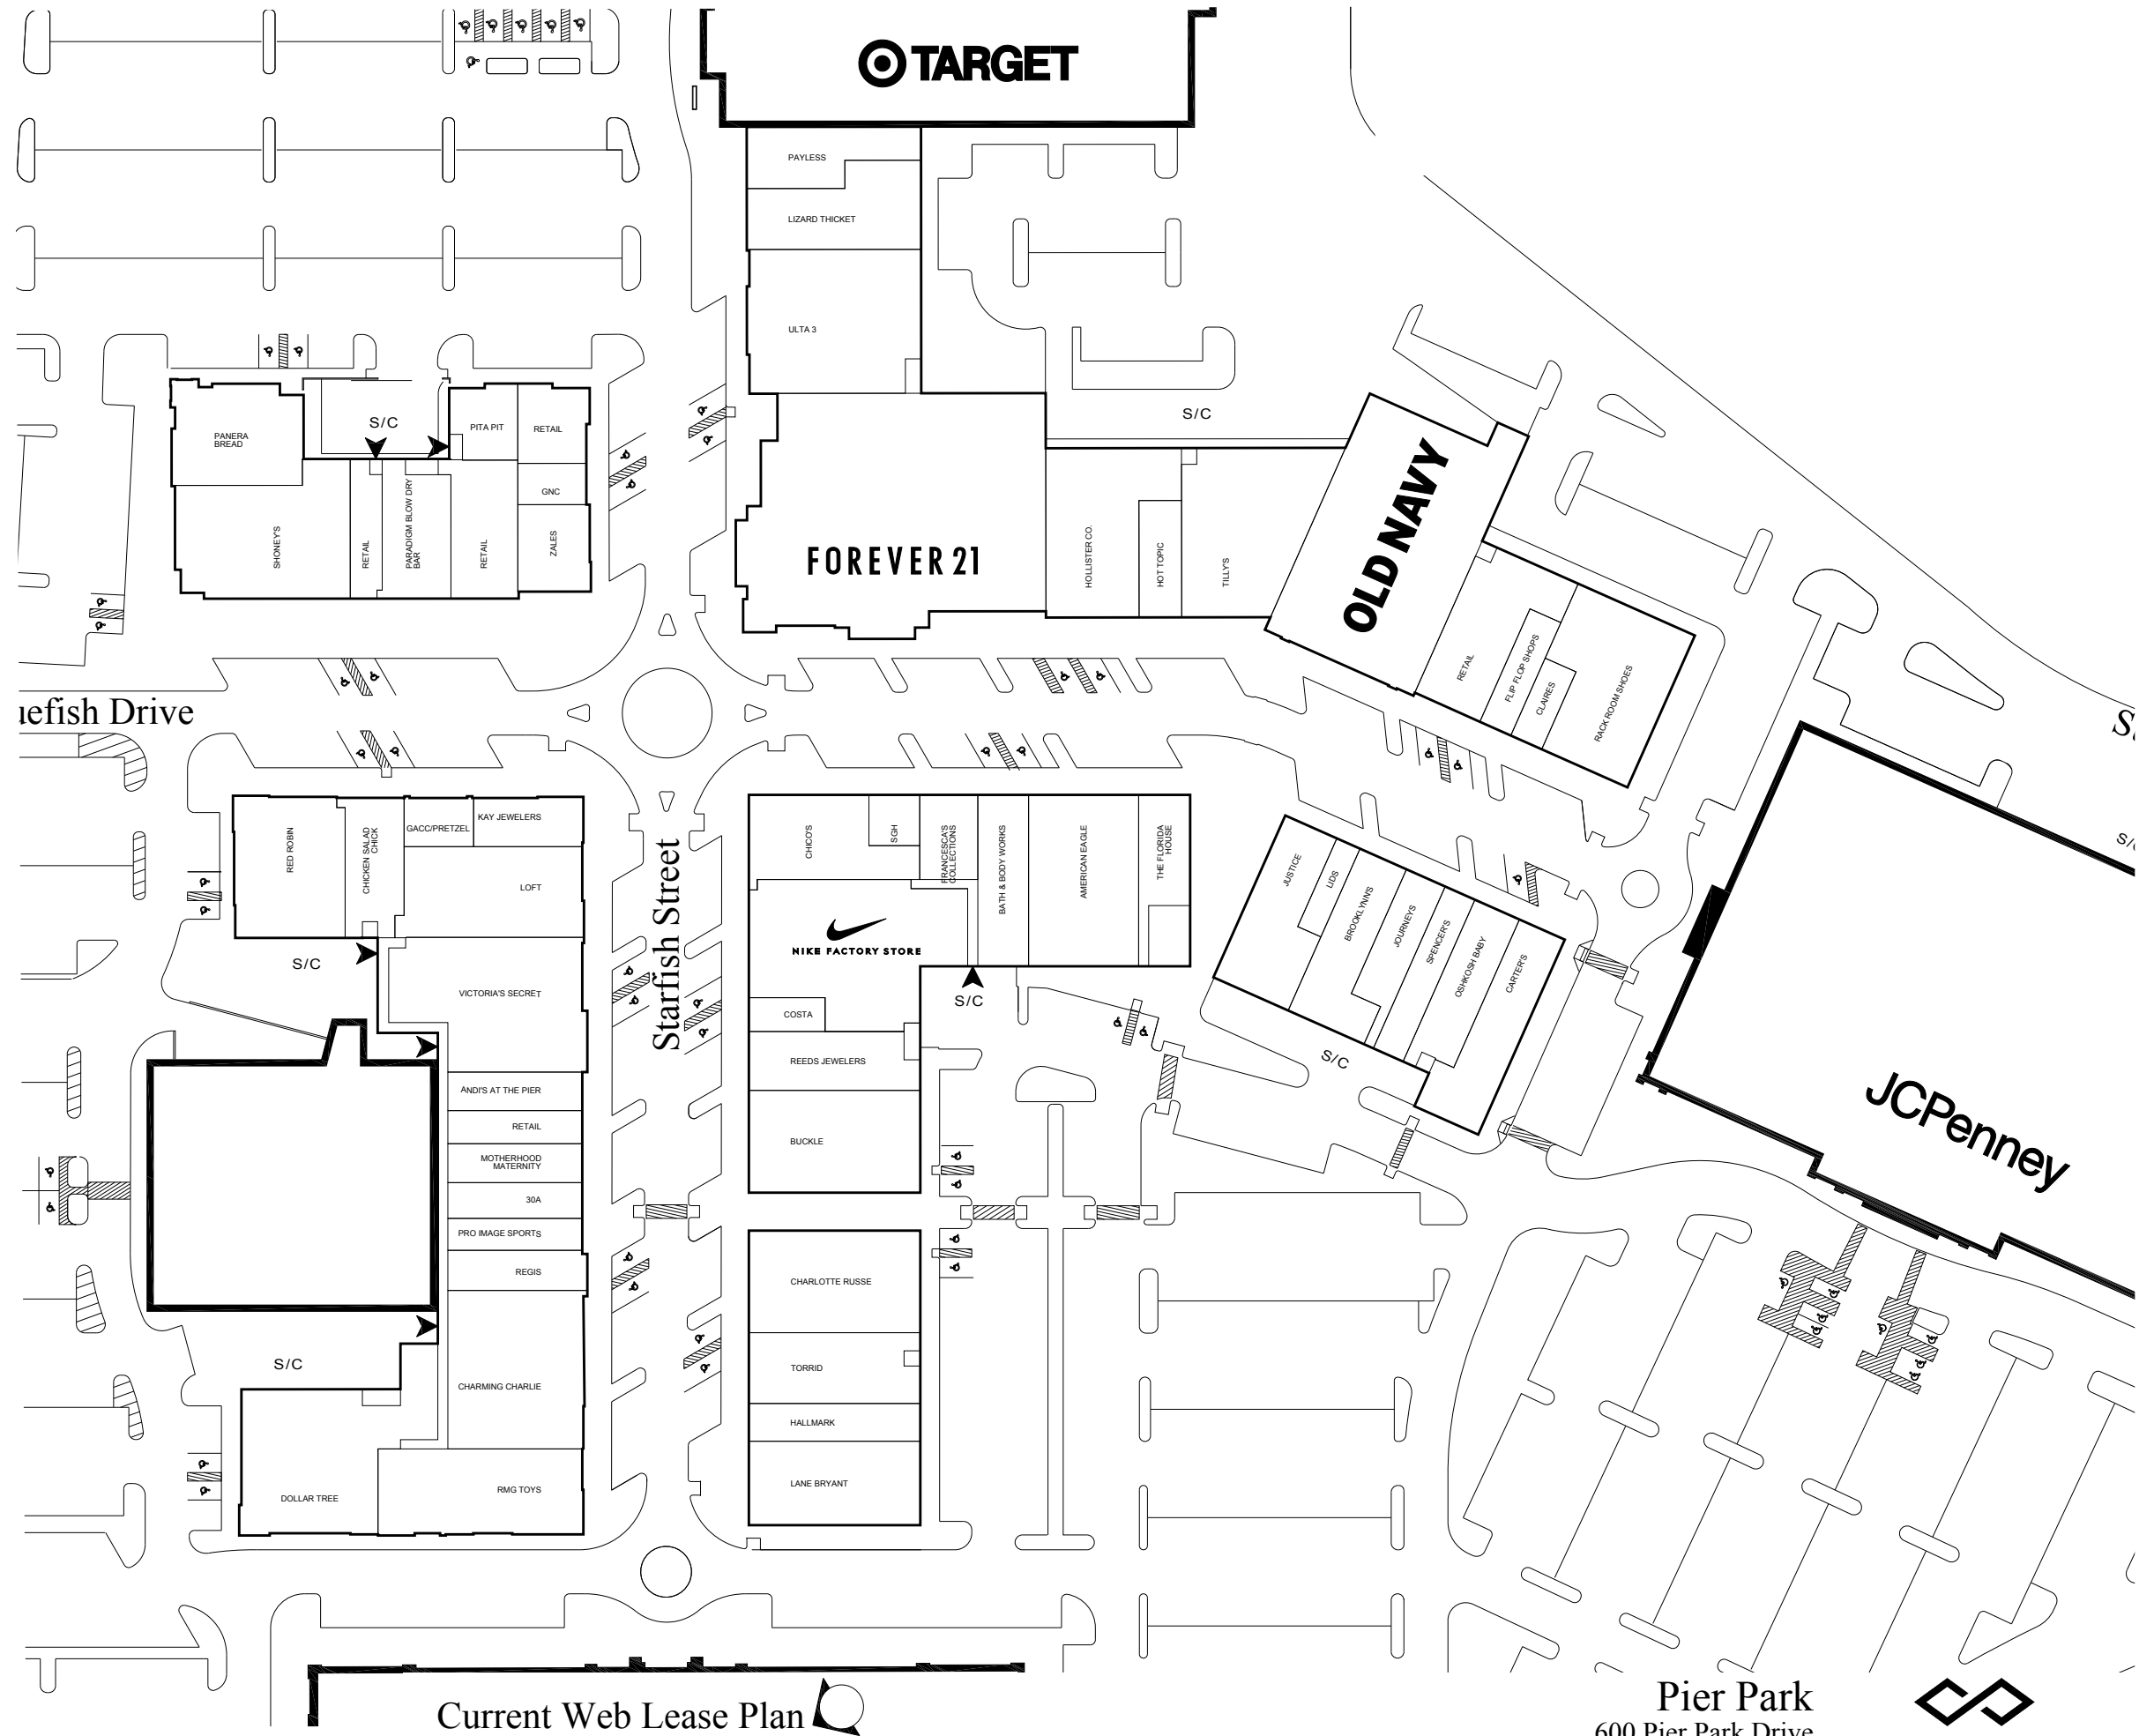

This exhibit is provided for illustrative purposes only, and shall not be deemed to be a warranty, representation or agreement by Landlord that the Center, Common Areas, buildings and/or stores will be as illustrated on this exhibit, or that any tenants which may be referenced on this exhibit will at any time be occupants of the Center. Landlord reserves the right to modify size, configuration and occupants of the Center at any time.

Current Web Lease Plan

Pier Park
600 Pier Park Drive
Panama City Beach, FL 32413
CORP # 4764