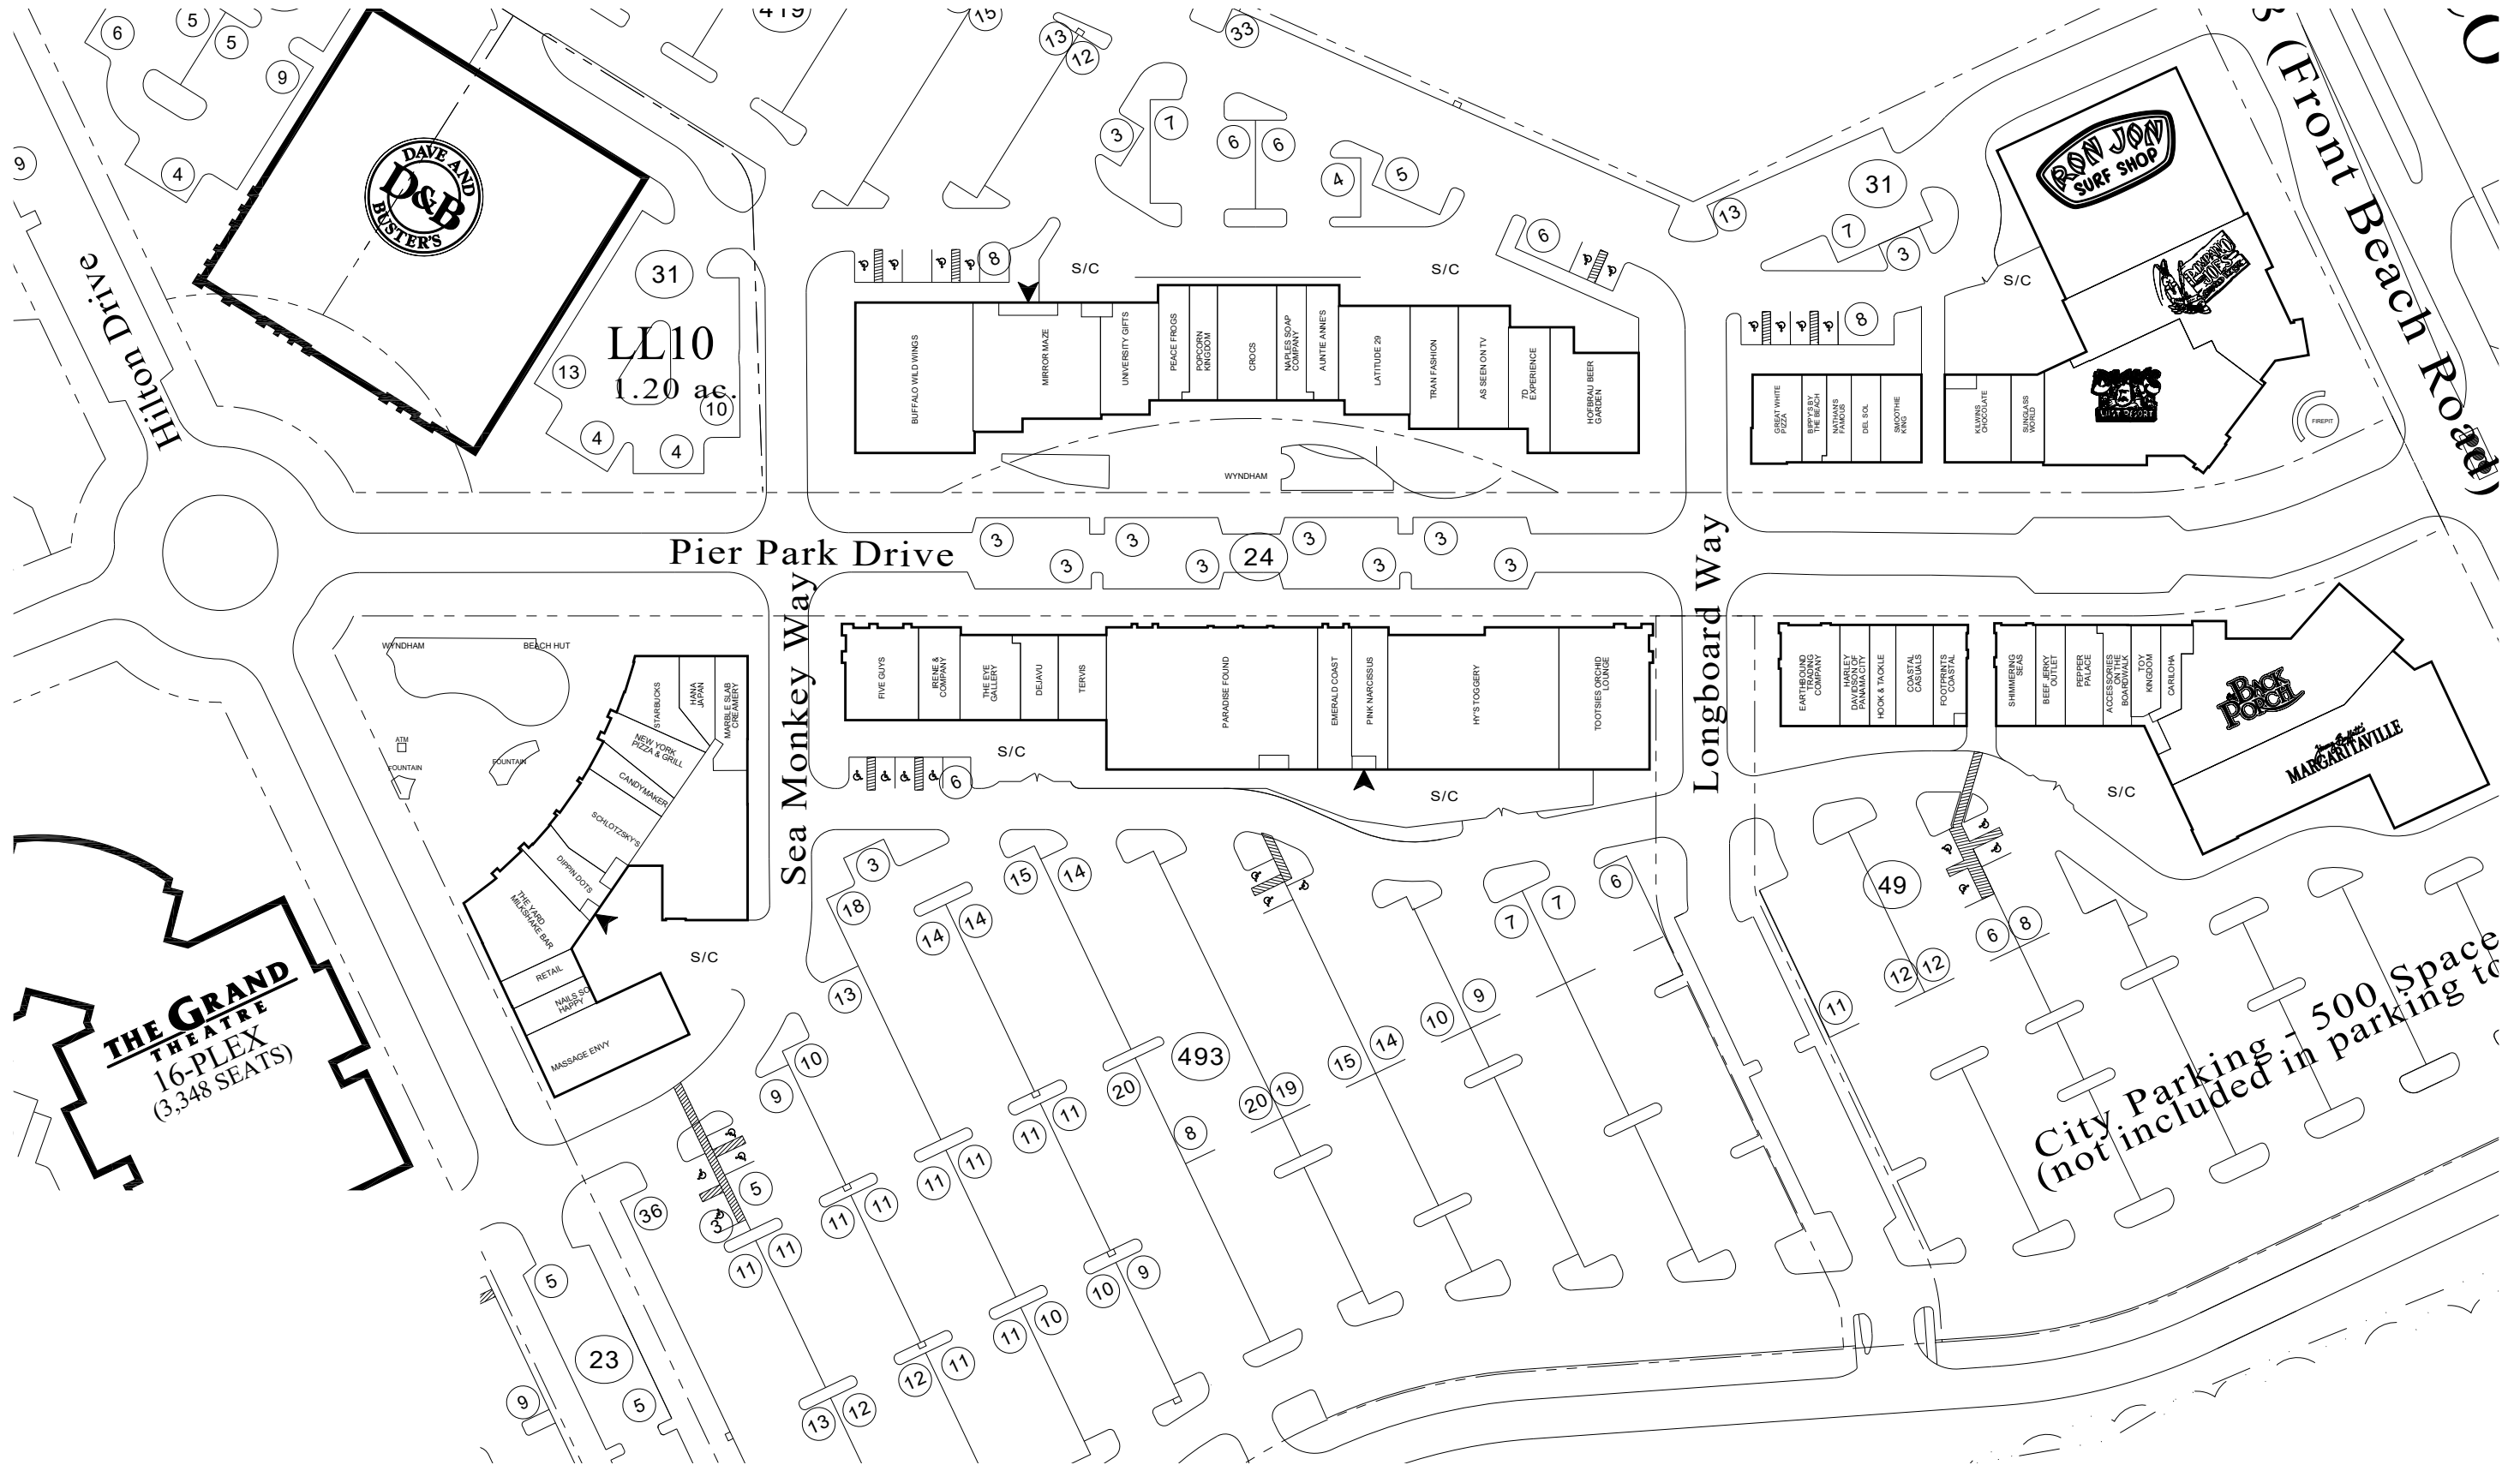

This exhibit is provided for illustrative purposes only, and shall not be deemed to be a warranty, representation or agreement by Landlord that the Center, Common Areas, buildings and/or stores will be as illustrated on this exhibit, or that any tenants which may be referenced on this exhibit will at any time be occupants of the Center. Landlord reserves the right to modify size, configuration and occupants of the Center at any time.

Current Web Lease Plan

Pier Park
 600 Pier Park Drive
 Panama City Beach, FL 32413
 CORP # 4764 **SIMON**