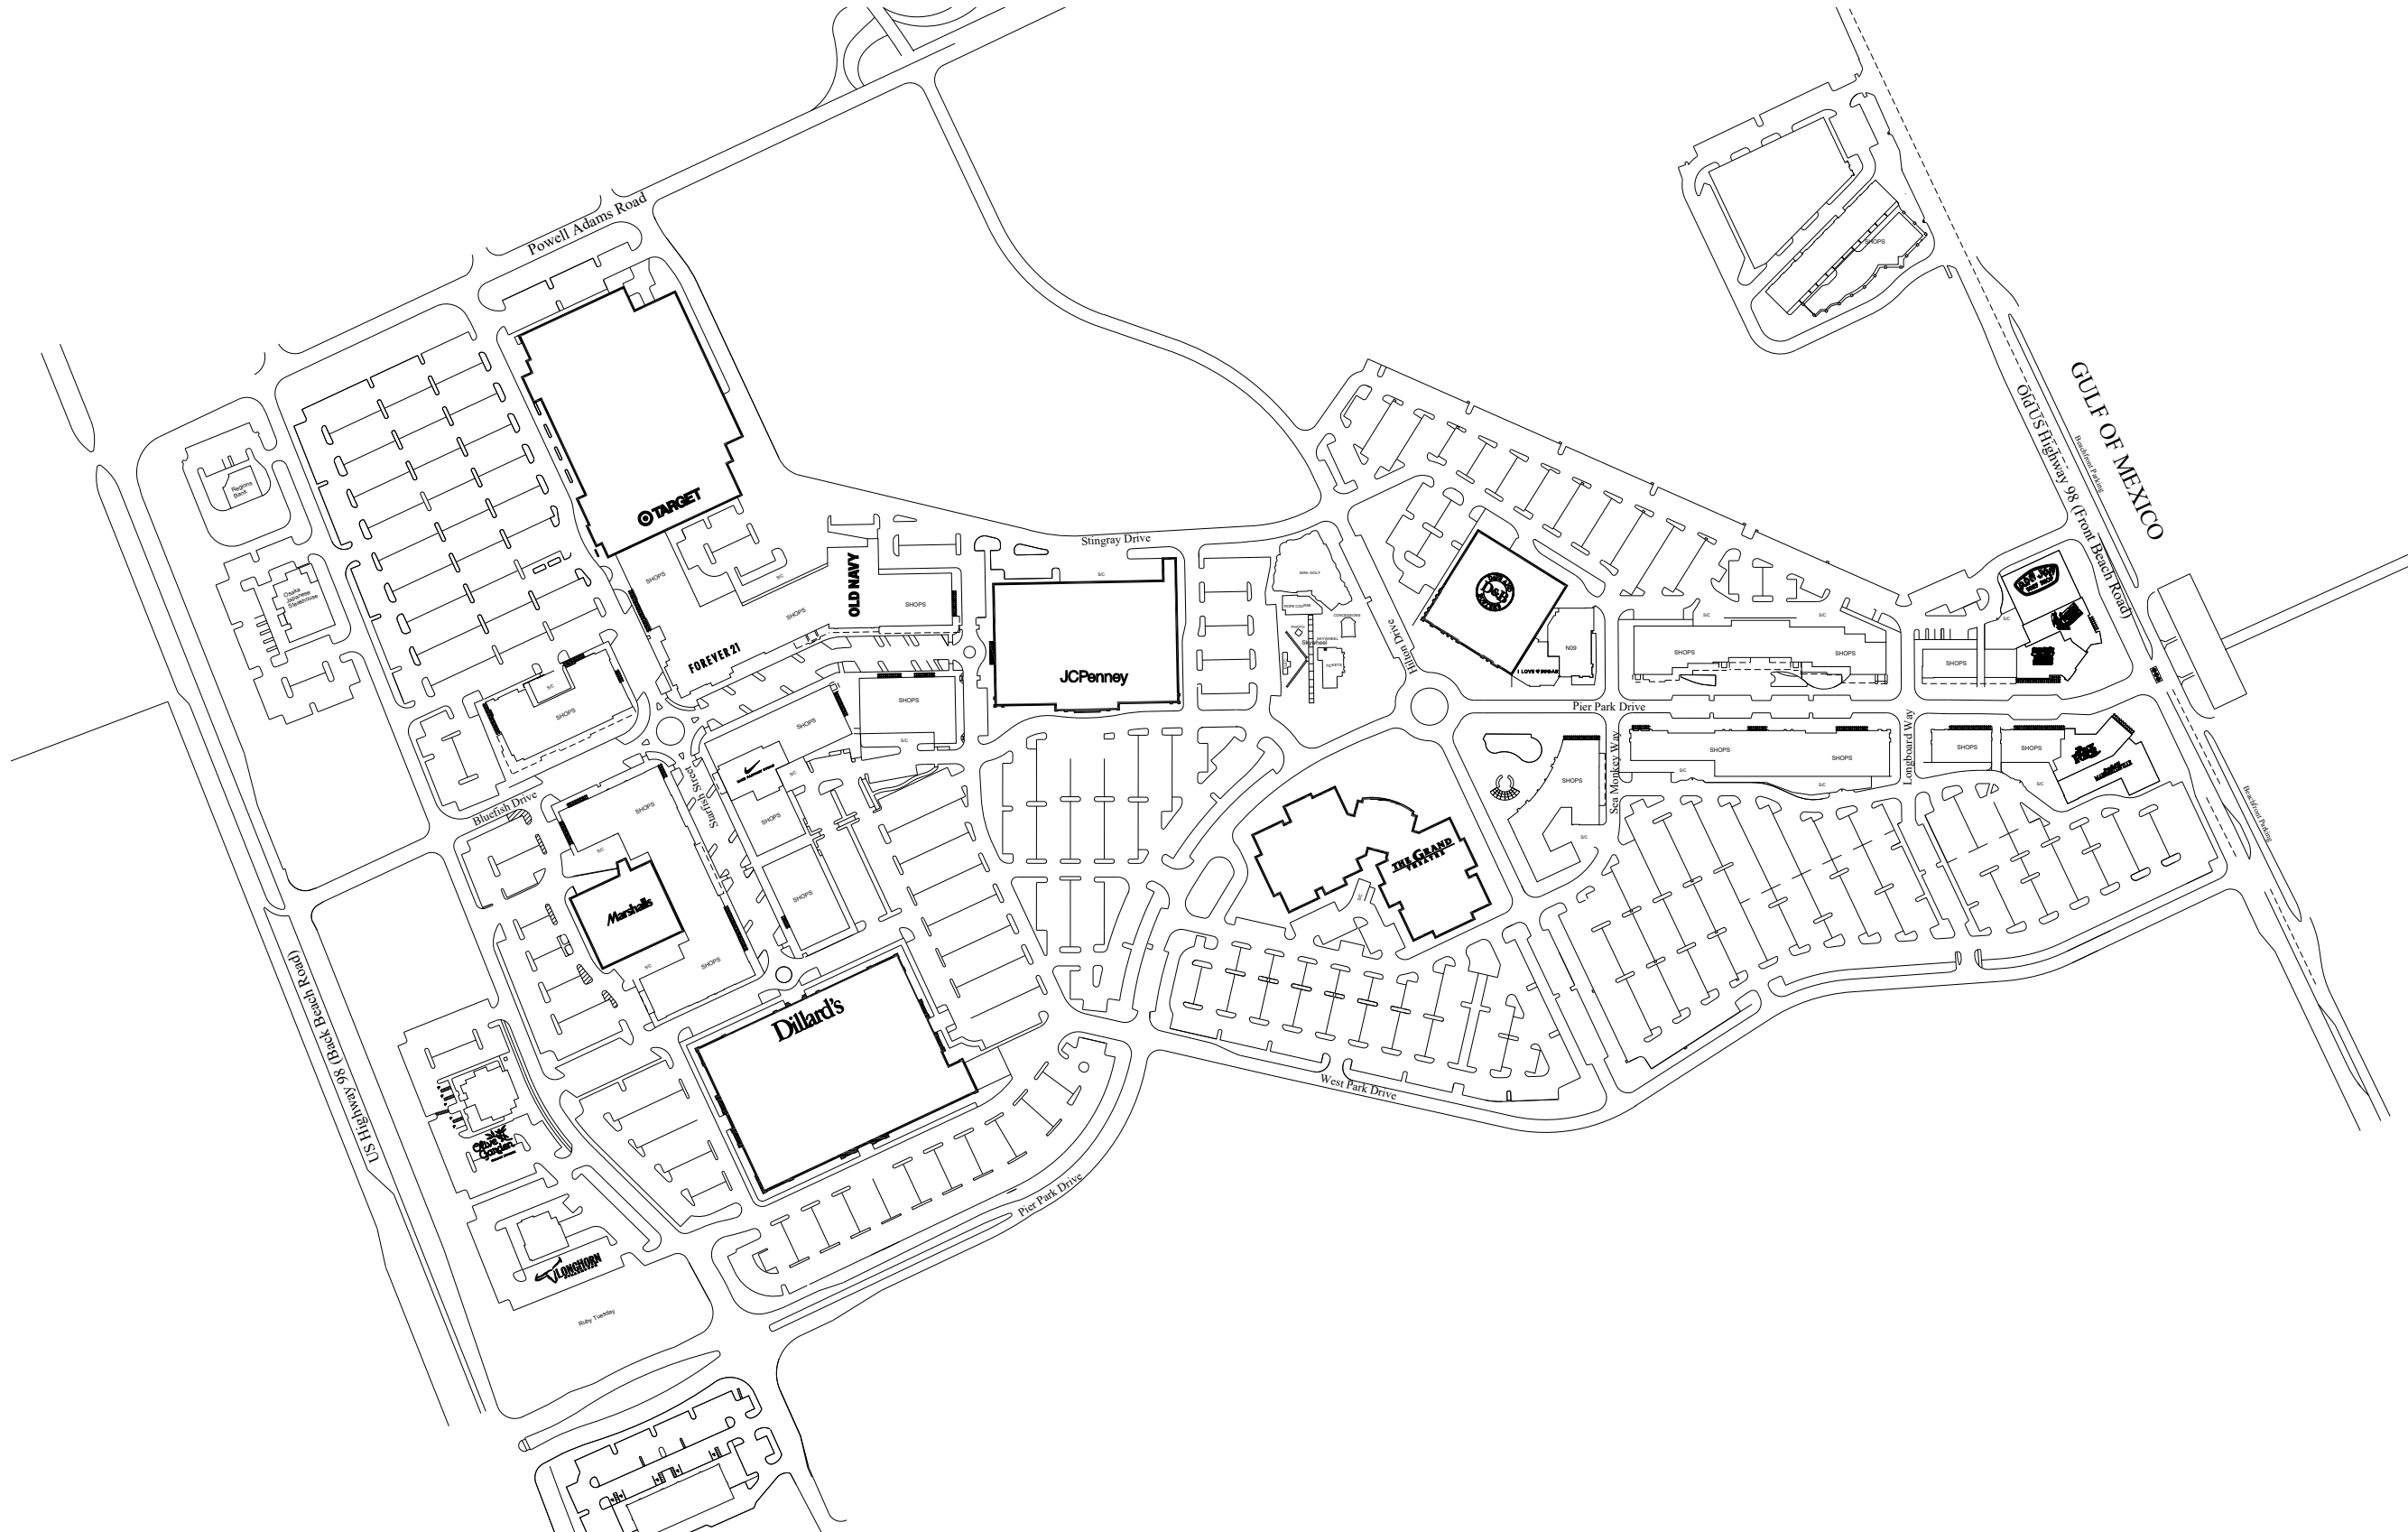

This exhibit is provided for illustrative purposes only, and shall not be deemed to be a warranty, representation or agreement by Landlord that the Center, Common Areas, buildings and/or stores will be as illustrated on this exhibit, or that any tenants which may be referenced on this exhibit will at any time be occupants of the Center. Landlord reserves the right to modify size, configuration and occupants of the Center at any time.

Current Web Site Plan 

Pier Park
600 Pier Park Drive
Panama City Beach, FL 32413
CORP # 4764  **SIMON**[®]