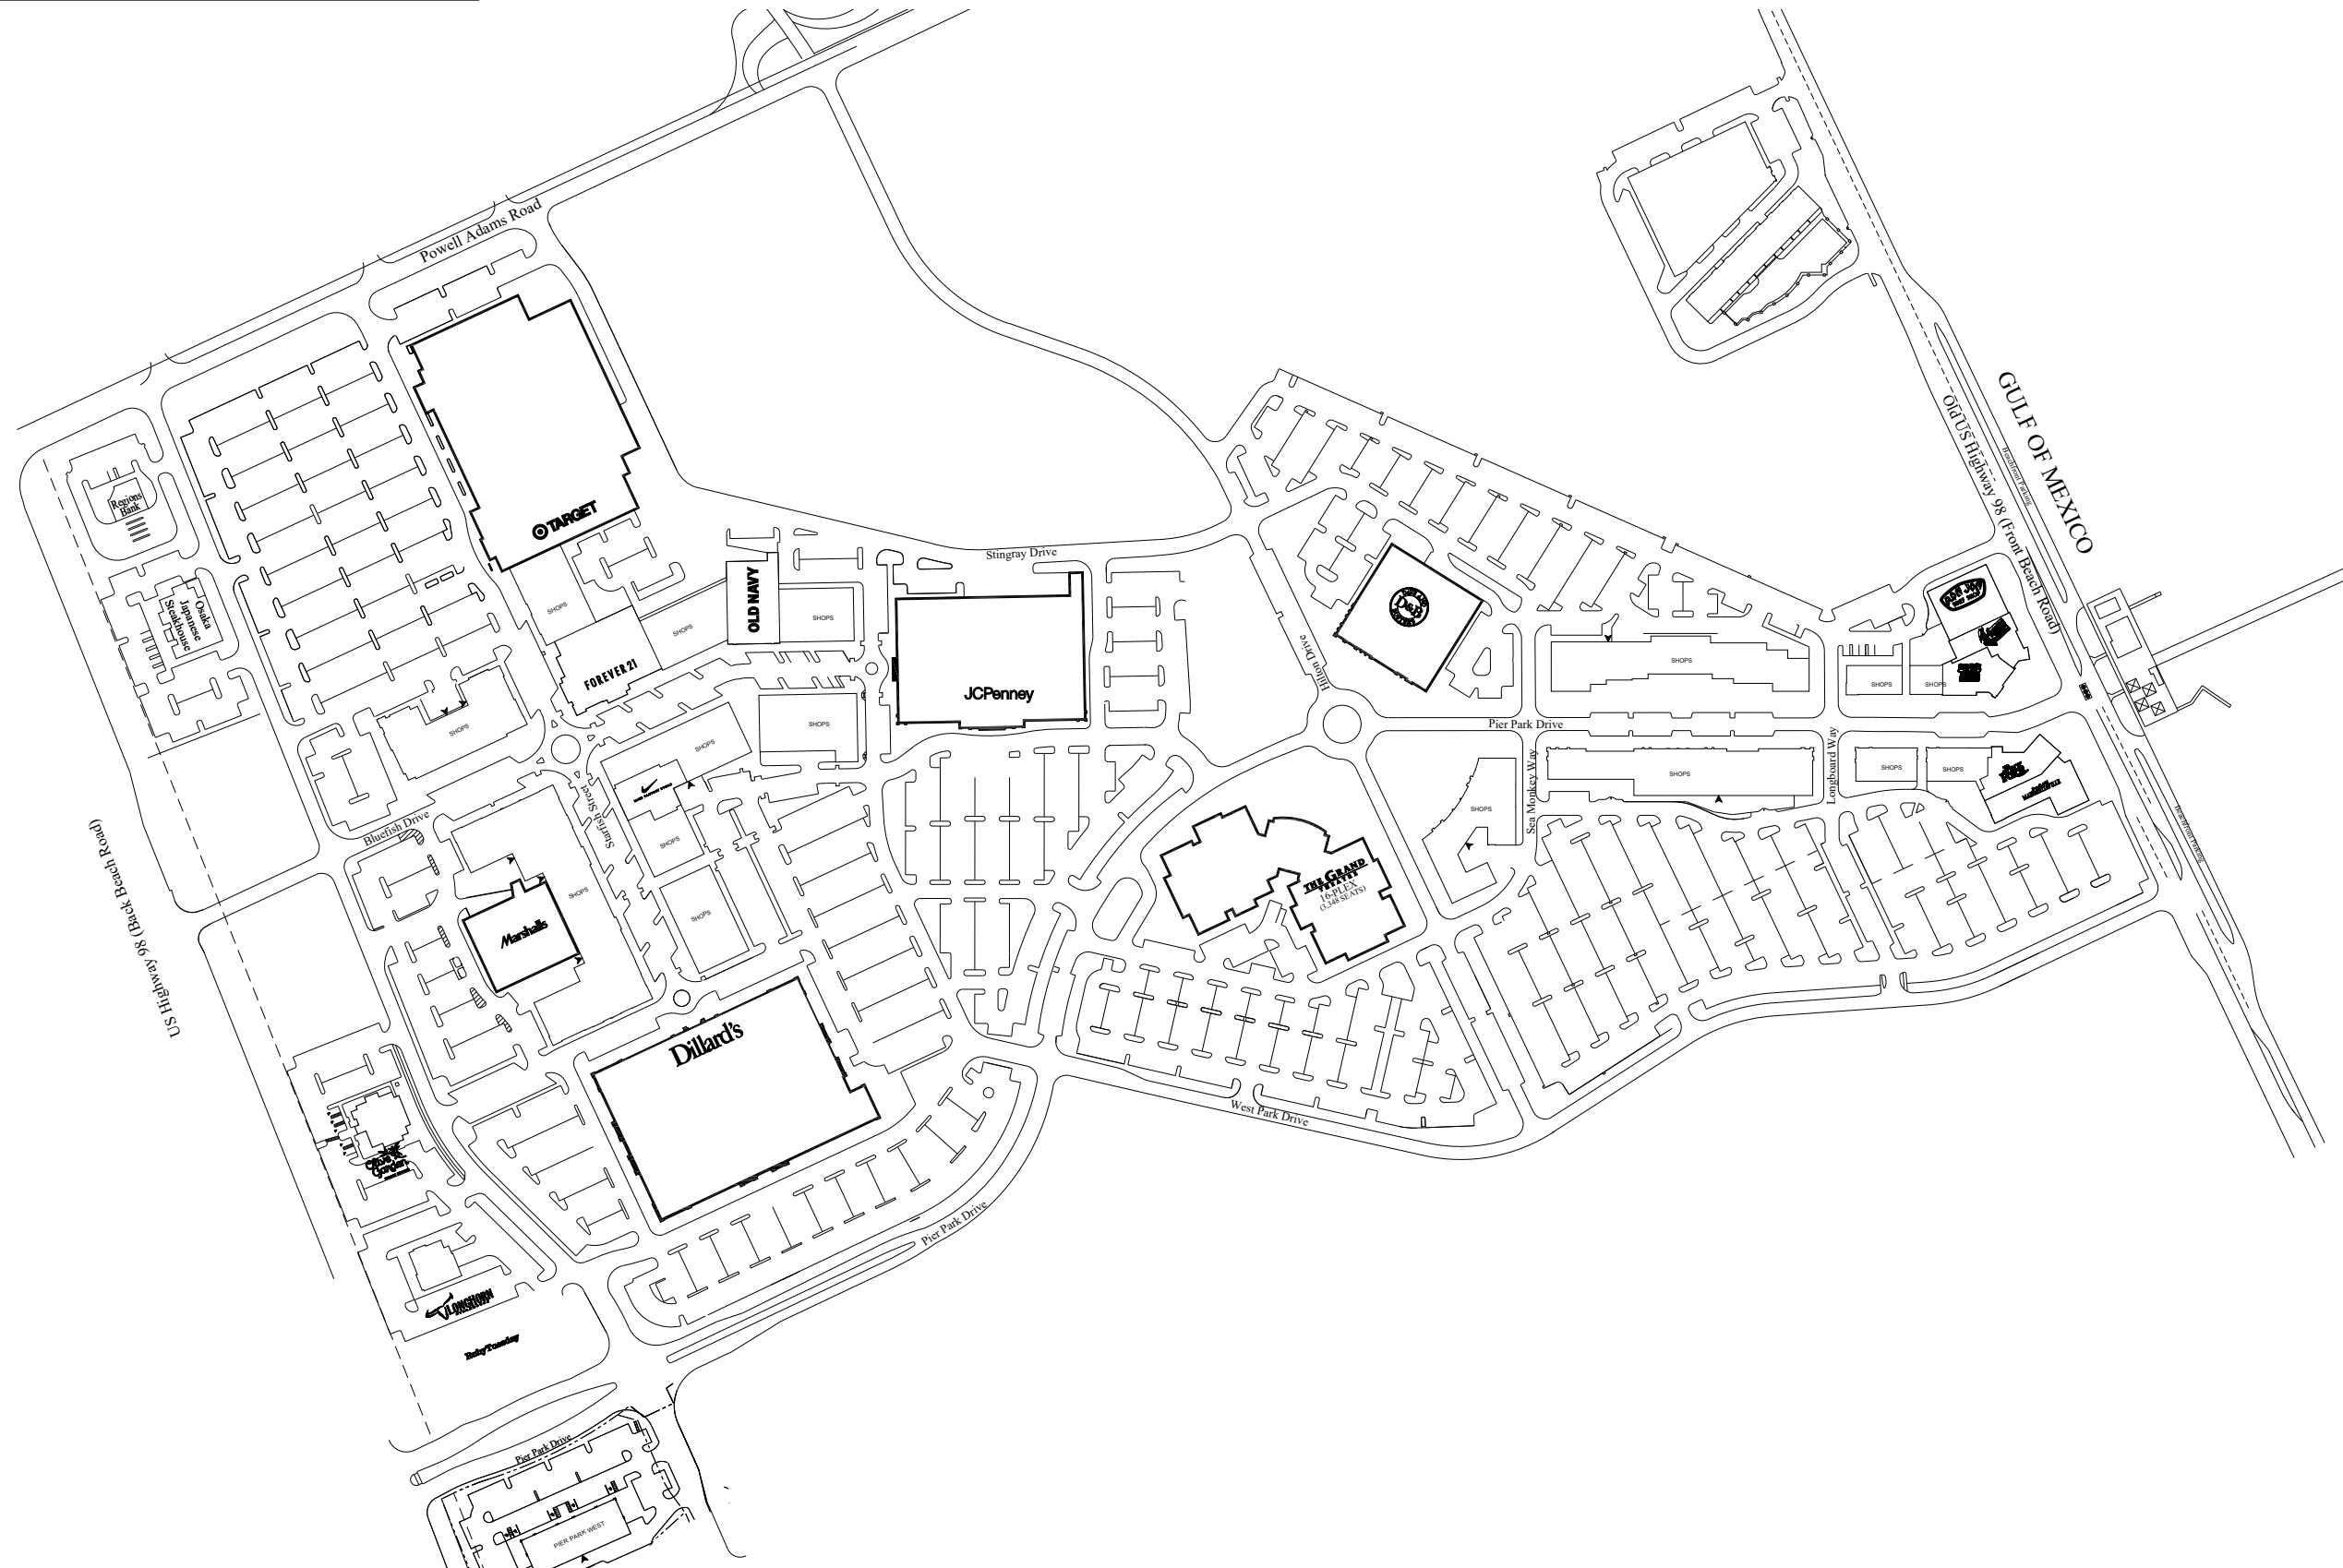

This exhibit is provided for illustrative purposes only, and shall not be deemed to be a warranty, representation or agreement by Landlord that the Center, Common Areas, buildings and/or stores will be as illustrated on this exhibit, or that any tenants which may be referenced on this exhibit will at any time be occupants of the Center. Landlord reserves the right to modify size, configuration and occupants of the Center at any time.

Current Web Site Plan 

Pier Park
600 Pier Park Drive
Panama City Beach, FL 32413
CORP # 4764 