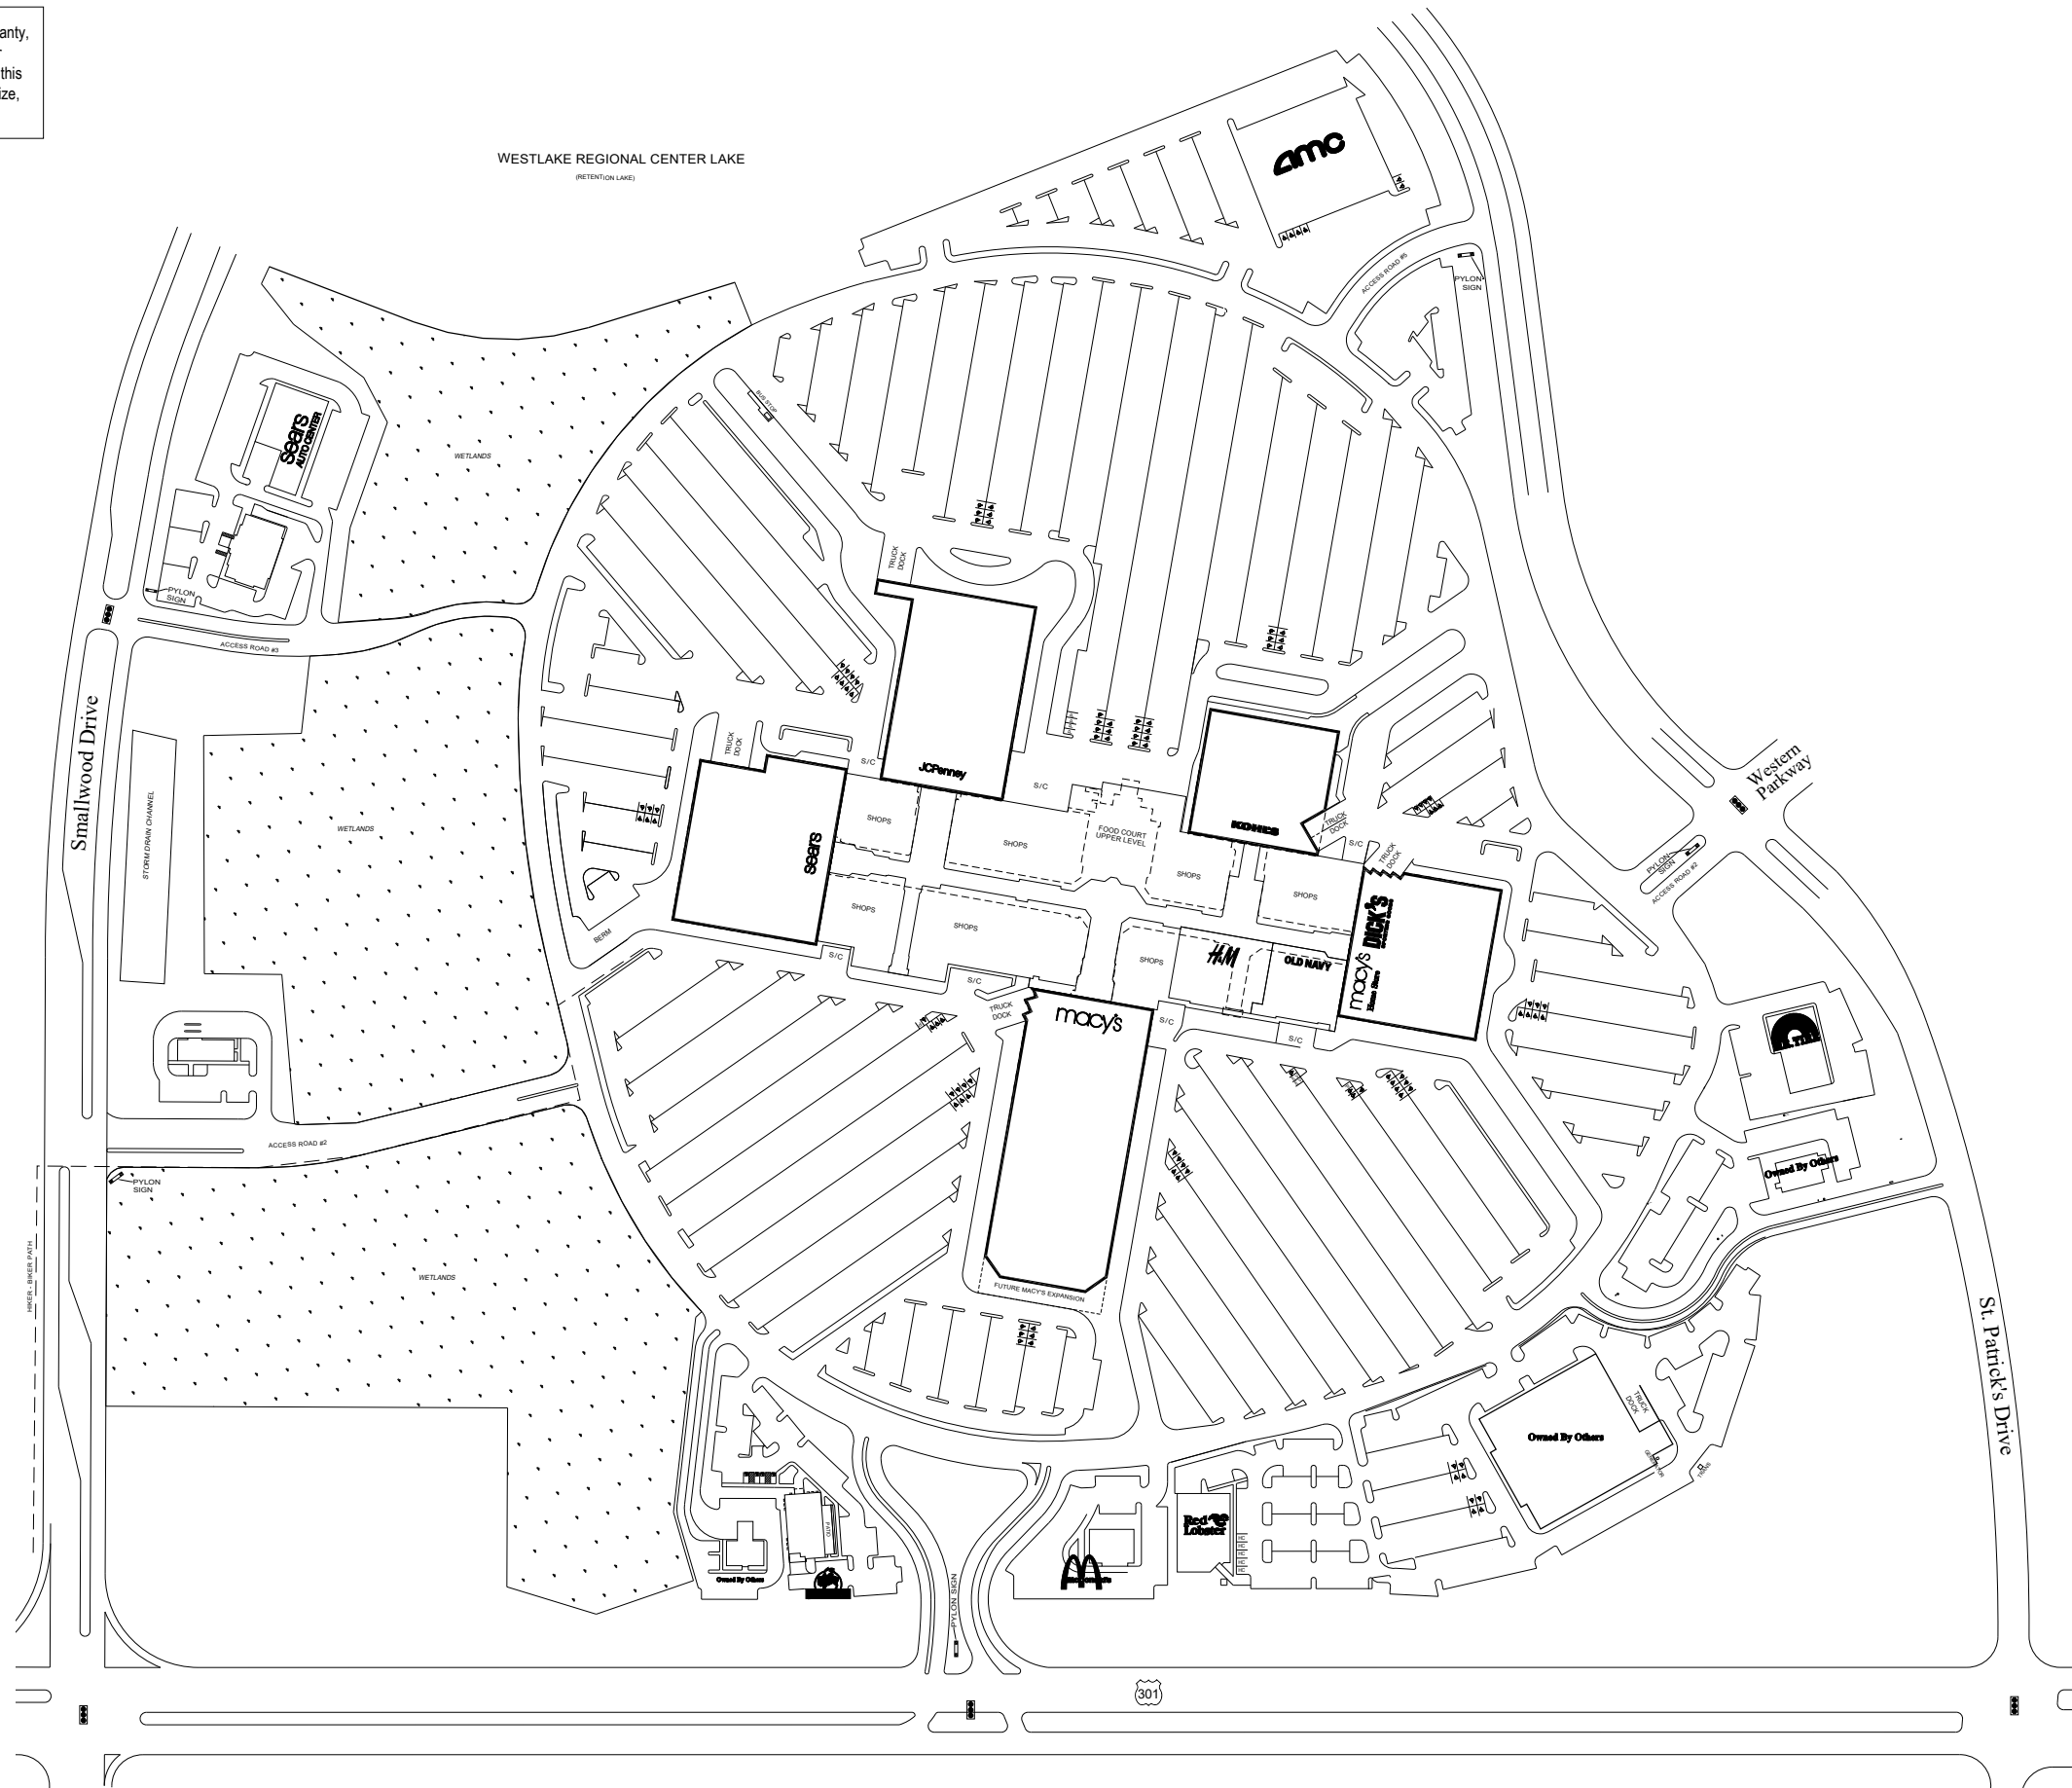

This exhibit is provided for illustrative purposes only, and shall not be deemed to be a warranty, representation or agreement by Landlord that the Center, Common Areas, buildings and/or stores will be as illustrated on this exhibit, or that any tenants which may be referenced on this exhibit will at any time be occupants of the Center. Landlord reserves the right to modify size, configuration and occupants of the Center at any time.

Current Web Site Plan

St. Charles Towne Center  
11110 Mall Circle  
Waldorf, MD 20603  
CORP # 0508