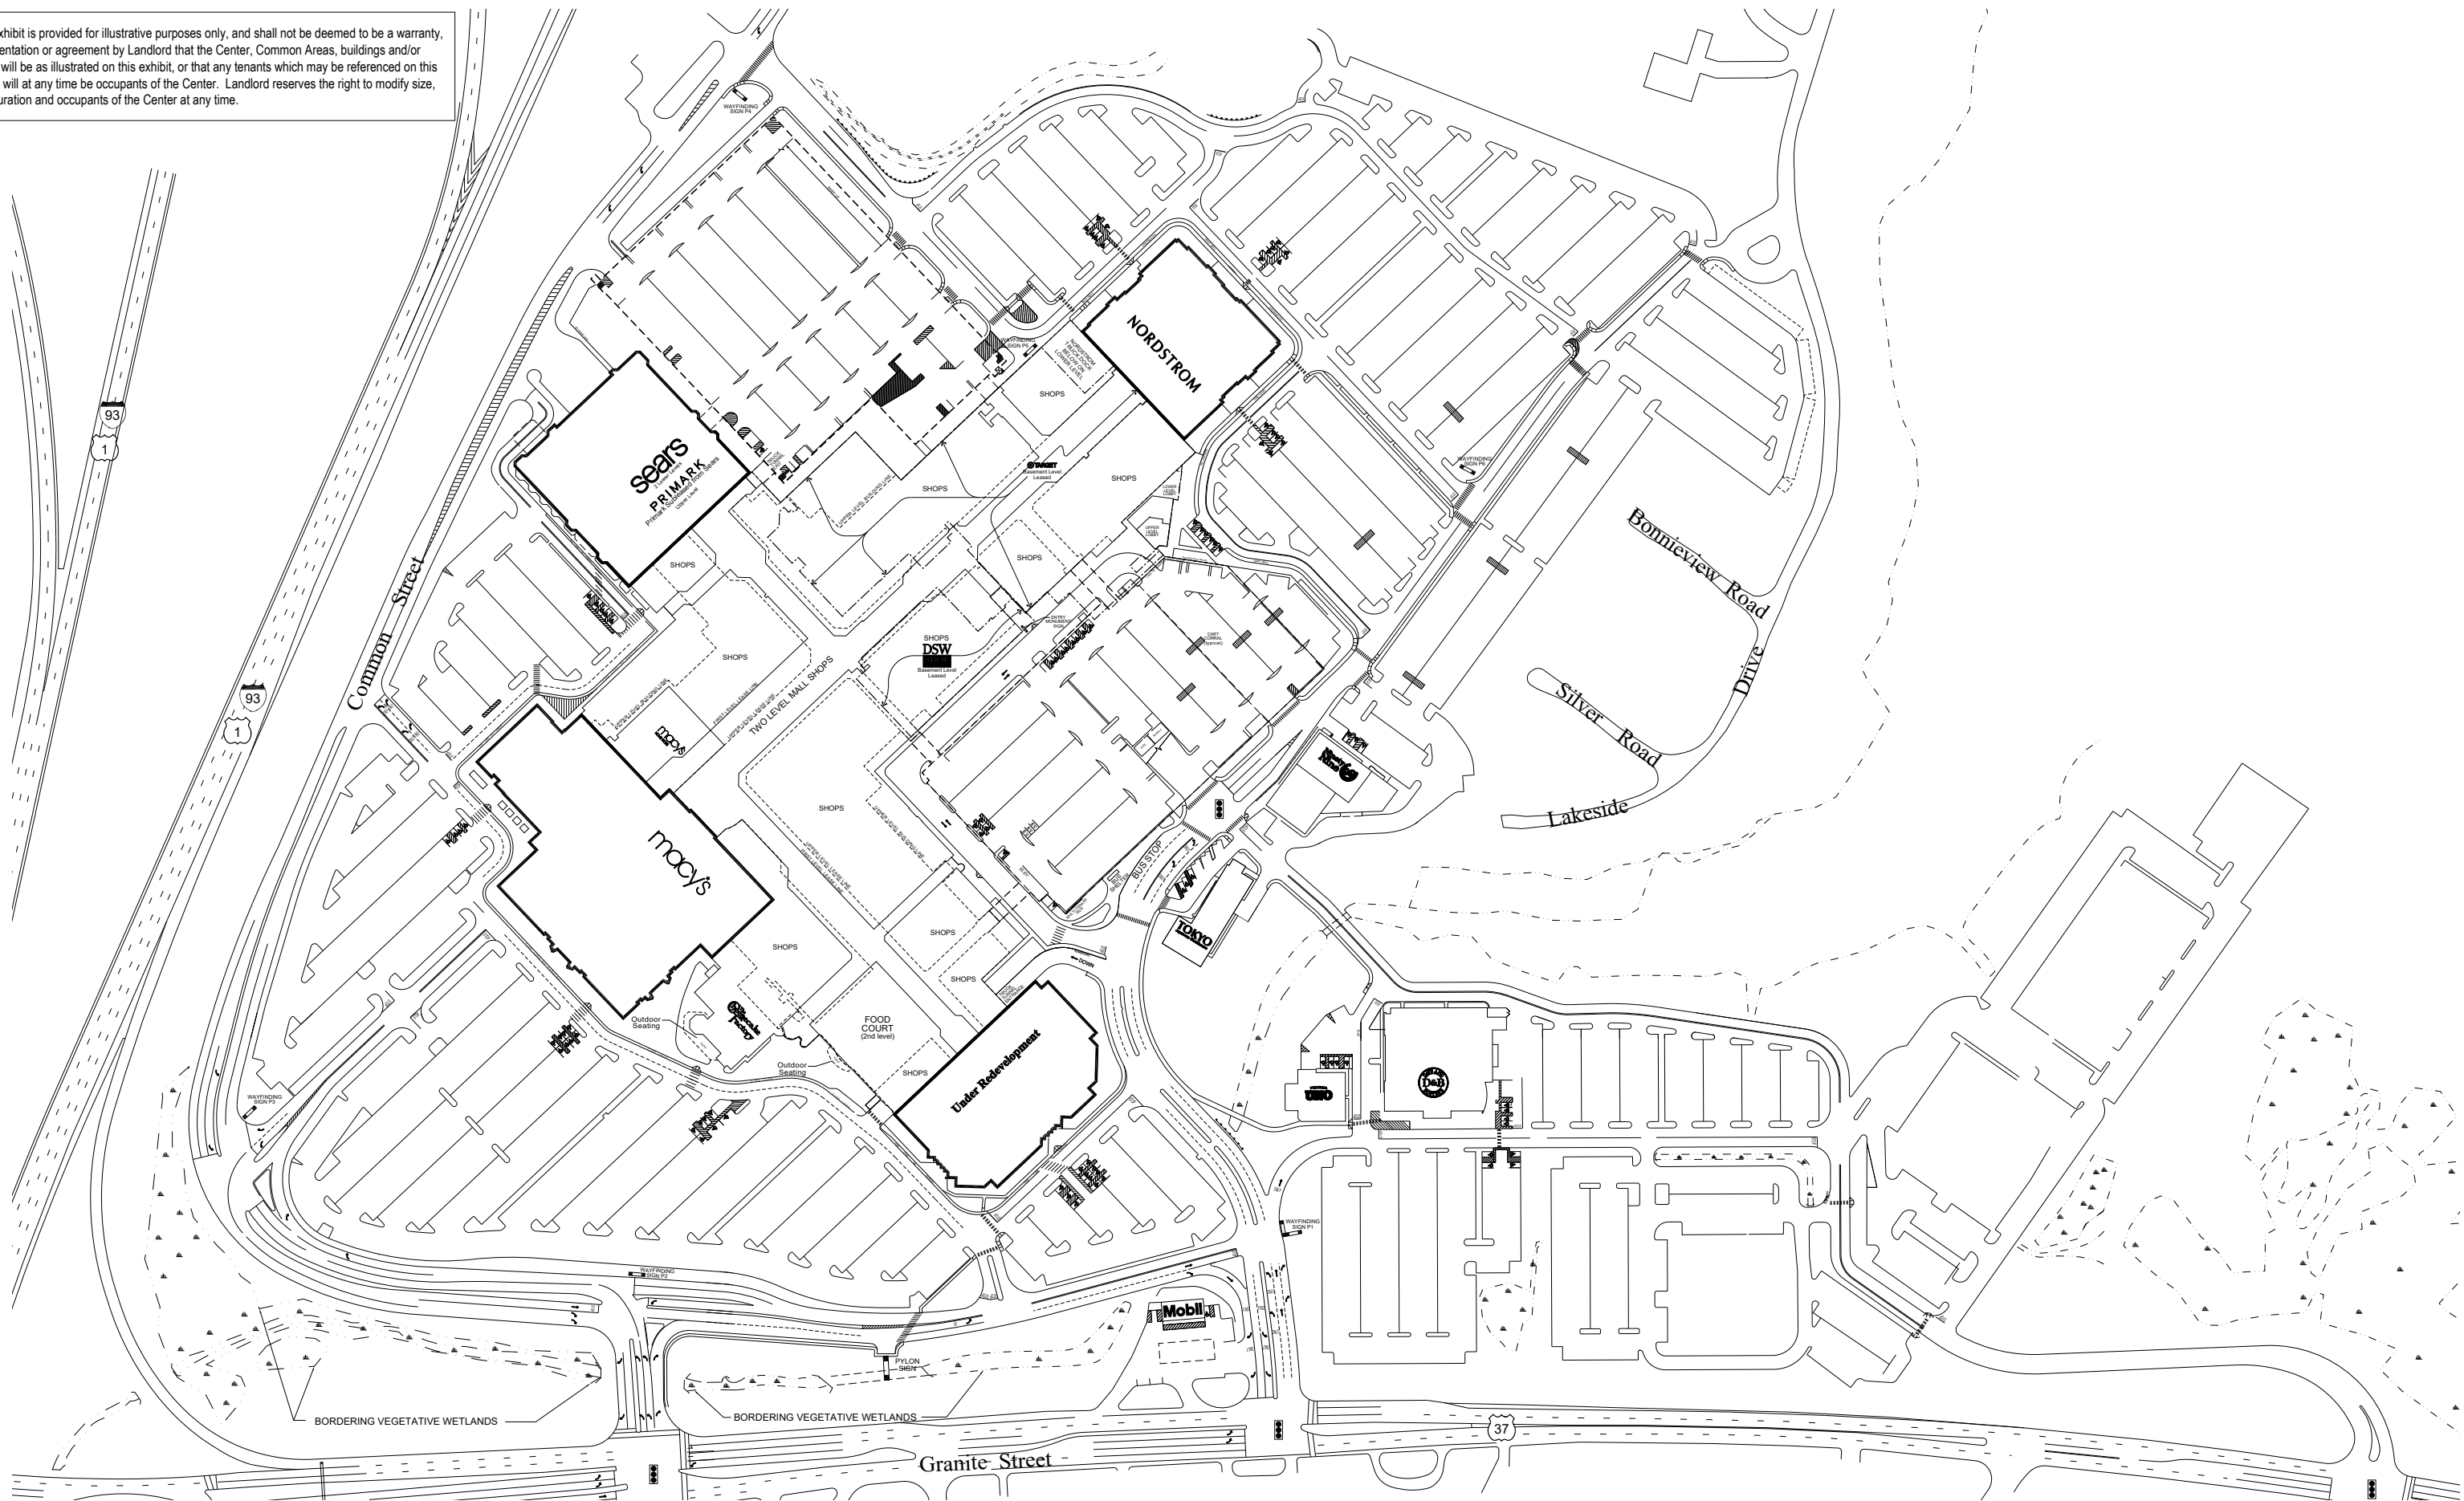

This exhibit is provided for illustrative purposes only, and shall not be deemed to be a warranty, representation or agreement by Landlord that the Center, Common Areas, buildings and/or stores will be as illustrated on this exhibit, or that any tenants which may be referenced on this exhibit will at any time be occupants of the Center. Landlord reserves the right to modify size, configuration and occupants of the Center at any time.

Current Web Site Plan

South Shore Plaza
250 Granite Street
Braintree, MA 02184
CORP # 4838