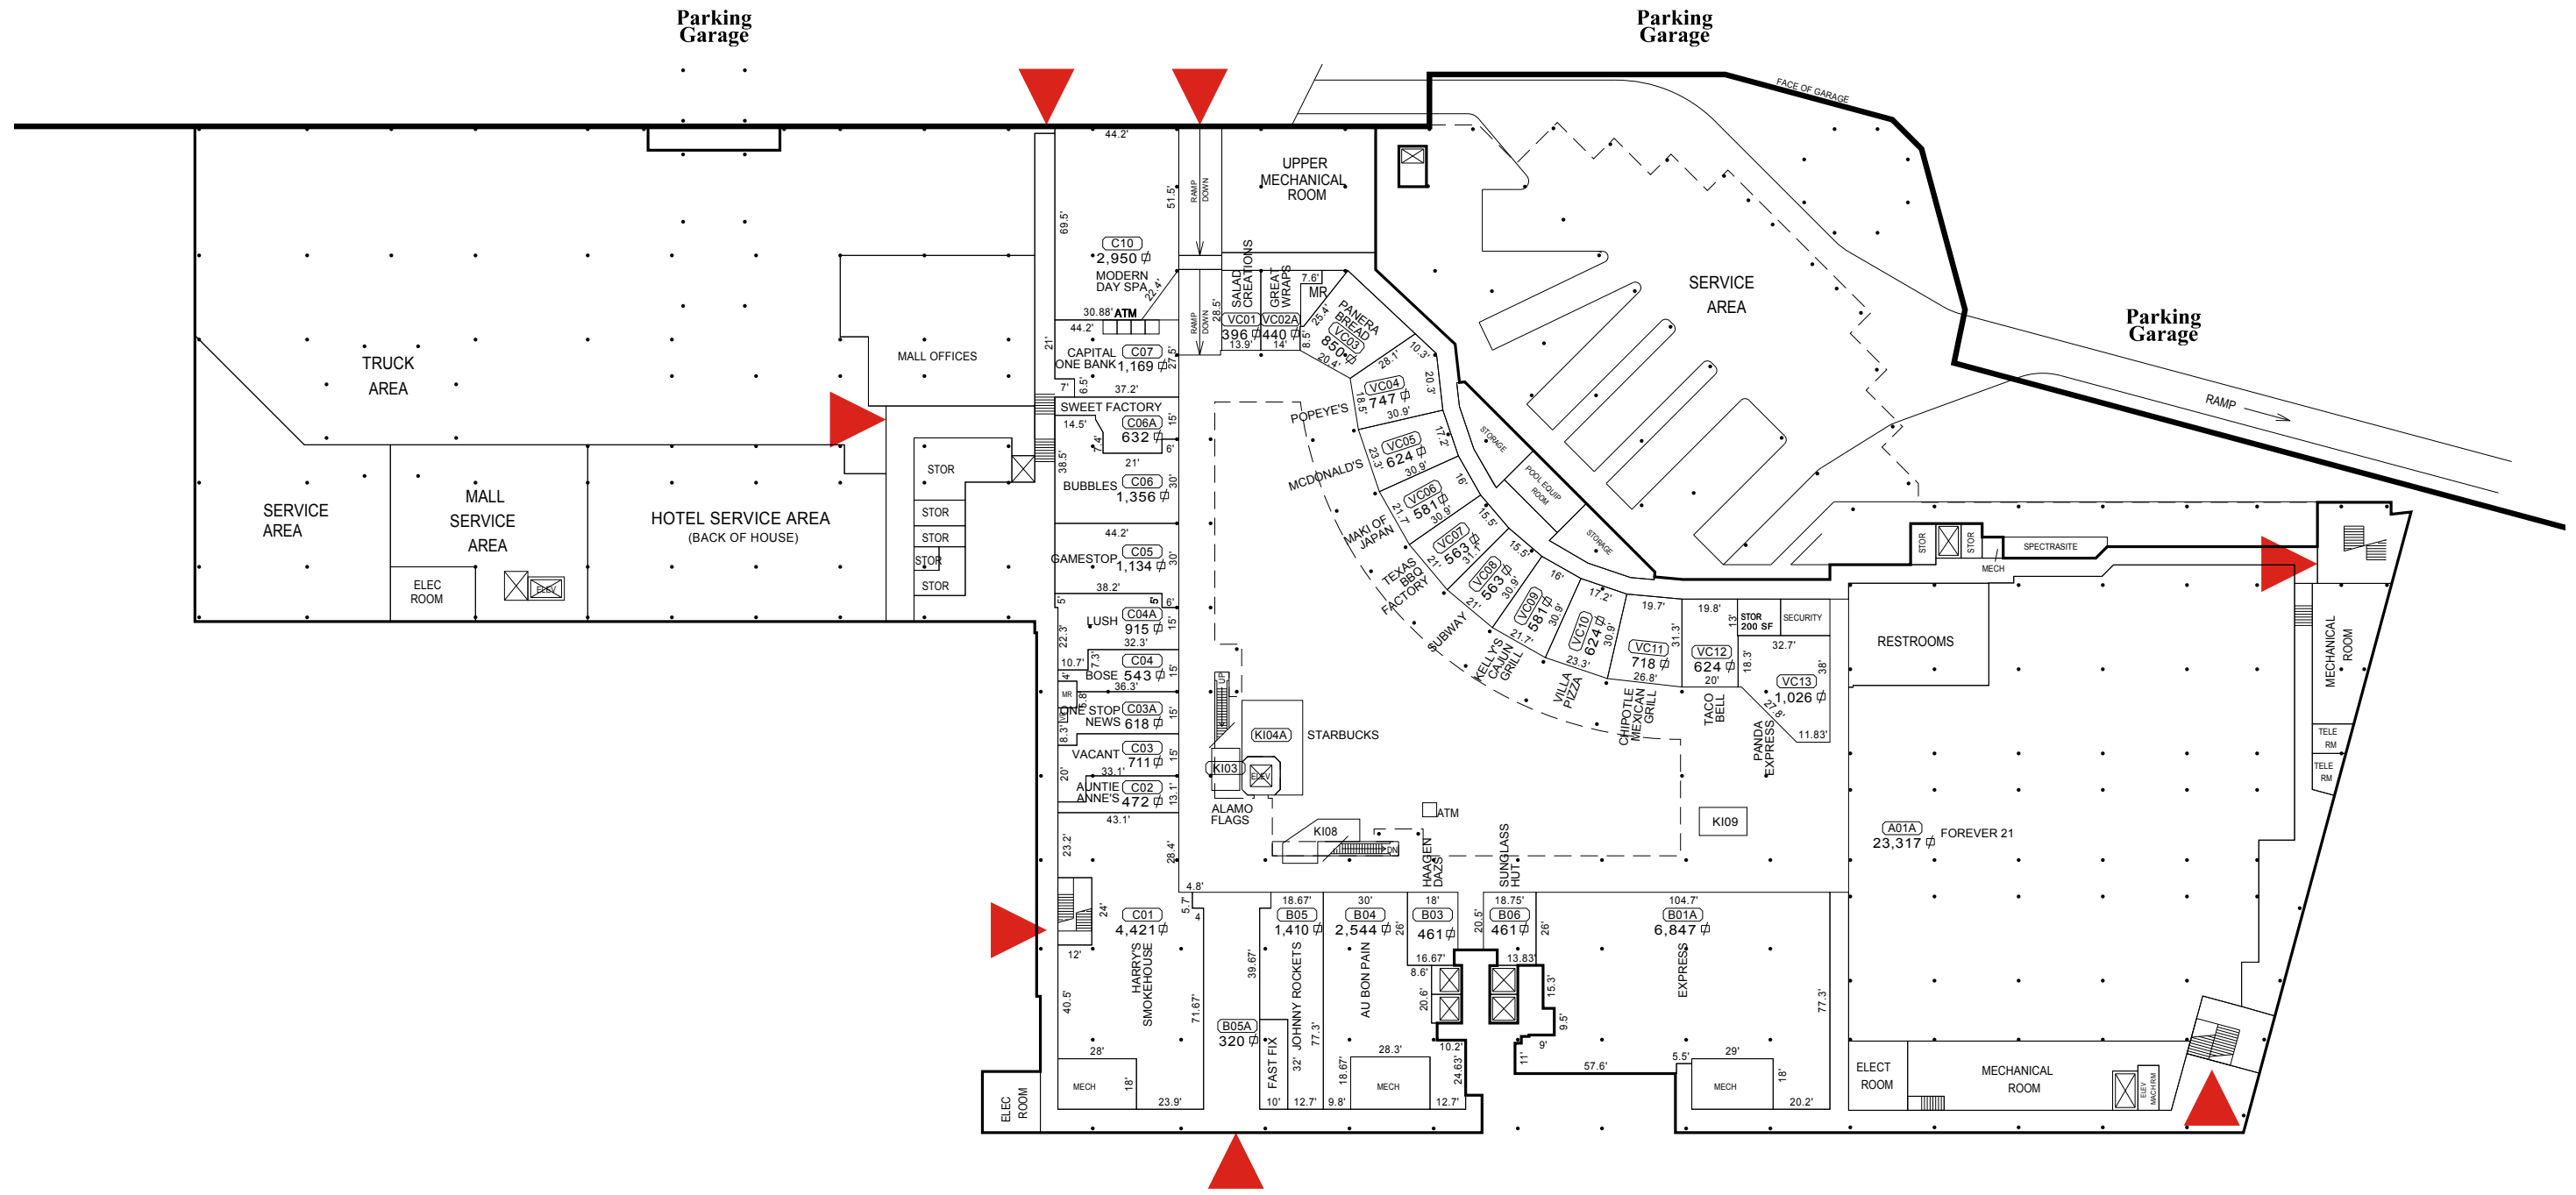

This exhibit is provided for illustrative purposes only, and shall not be deemed to be a warranty, representation or agreement by Landlord that the Center, Common Areas, buildings and/or stores will be as illustrated on this exhibit, or that any tenants which may be referenced on this exhibit will at any time be occupants of the Center. Landlord reserves the right to modify size, configuration and occupants of the Center at any time.

LEGEND:
 [TENANT NAME]- Under Construction
 #TENANT NAME#- NFR Unit
 - - - - - Structural Element

Project Data

MACY'S	253,314
NORDSTROM	219,415
Total Department Store GLA	472,729
Level GROUND	105,885
Level METRO	58,618
Level SECOND	91,796
Level THIRD	92,698
Total Small Shops GLA	348,997
Total GLA	821,726