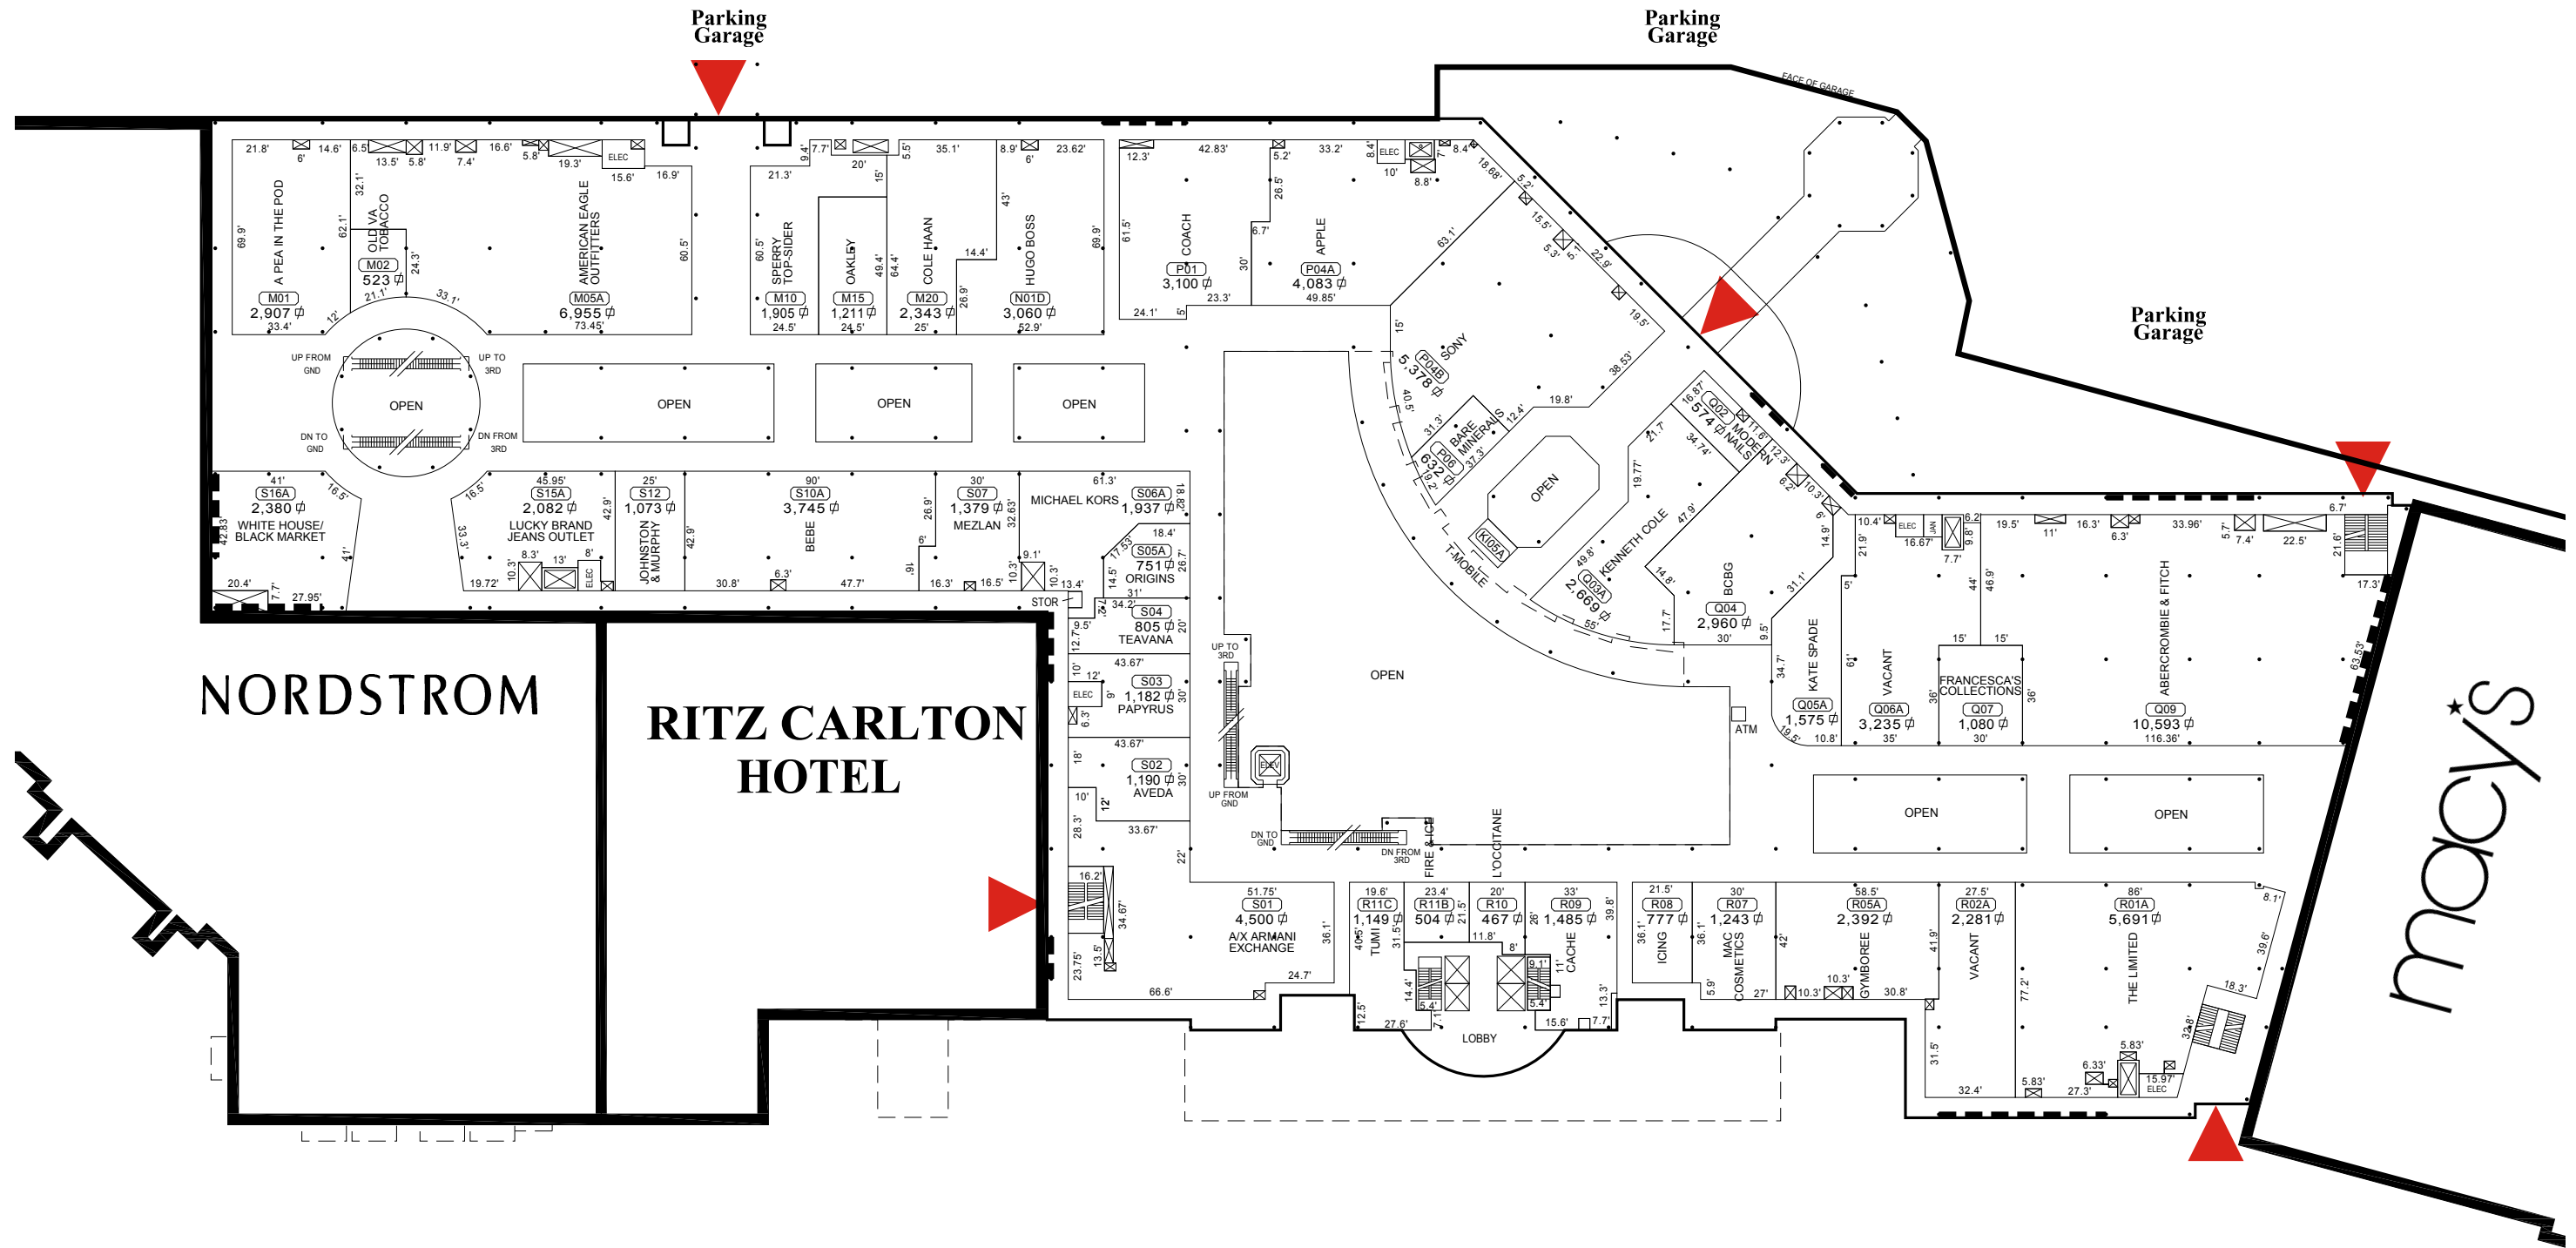

This exhibit is provided for illustrative purposes only, and shall not be deemed to be a warranty, representation or agreement by Landlord that the Center, Common Areas, buildings and/or stores will be as illustrated on this exhibit, or that any tenants which may be referenced on this exhibit will at any time be occupants of the Center. Landlord reserves the right to modify size, configuration and occupants of the Center at any time.

LEGEND:
 [TENANT NAME]- Under Construction
 #TENANT NAME#- NFR Unit
 - - - - - Structural Element

Project Data

MACY'S	253,314
NORDSTROM	219,415
Total Department Store GLA	472,729
Level GROUND	105,885
Level METRO	58,618
Level SECOND	91,796
Level THIRD	92,698
Total Small Shops GLA	348,997
Total GLA	821,726