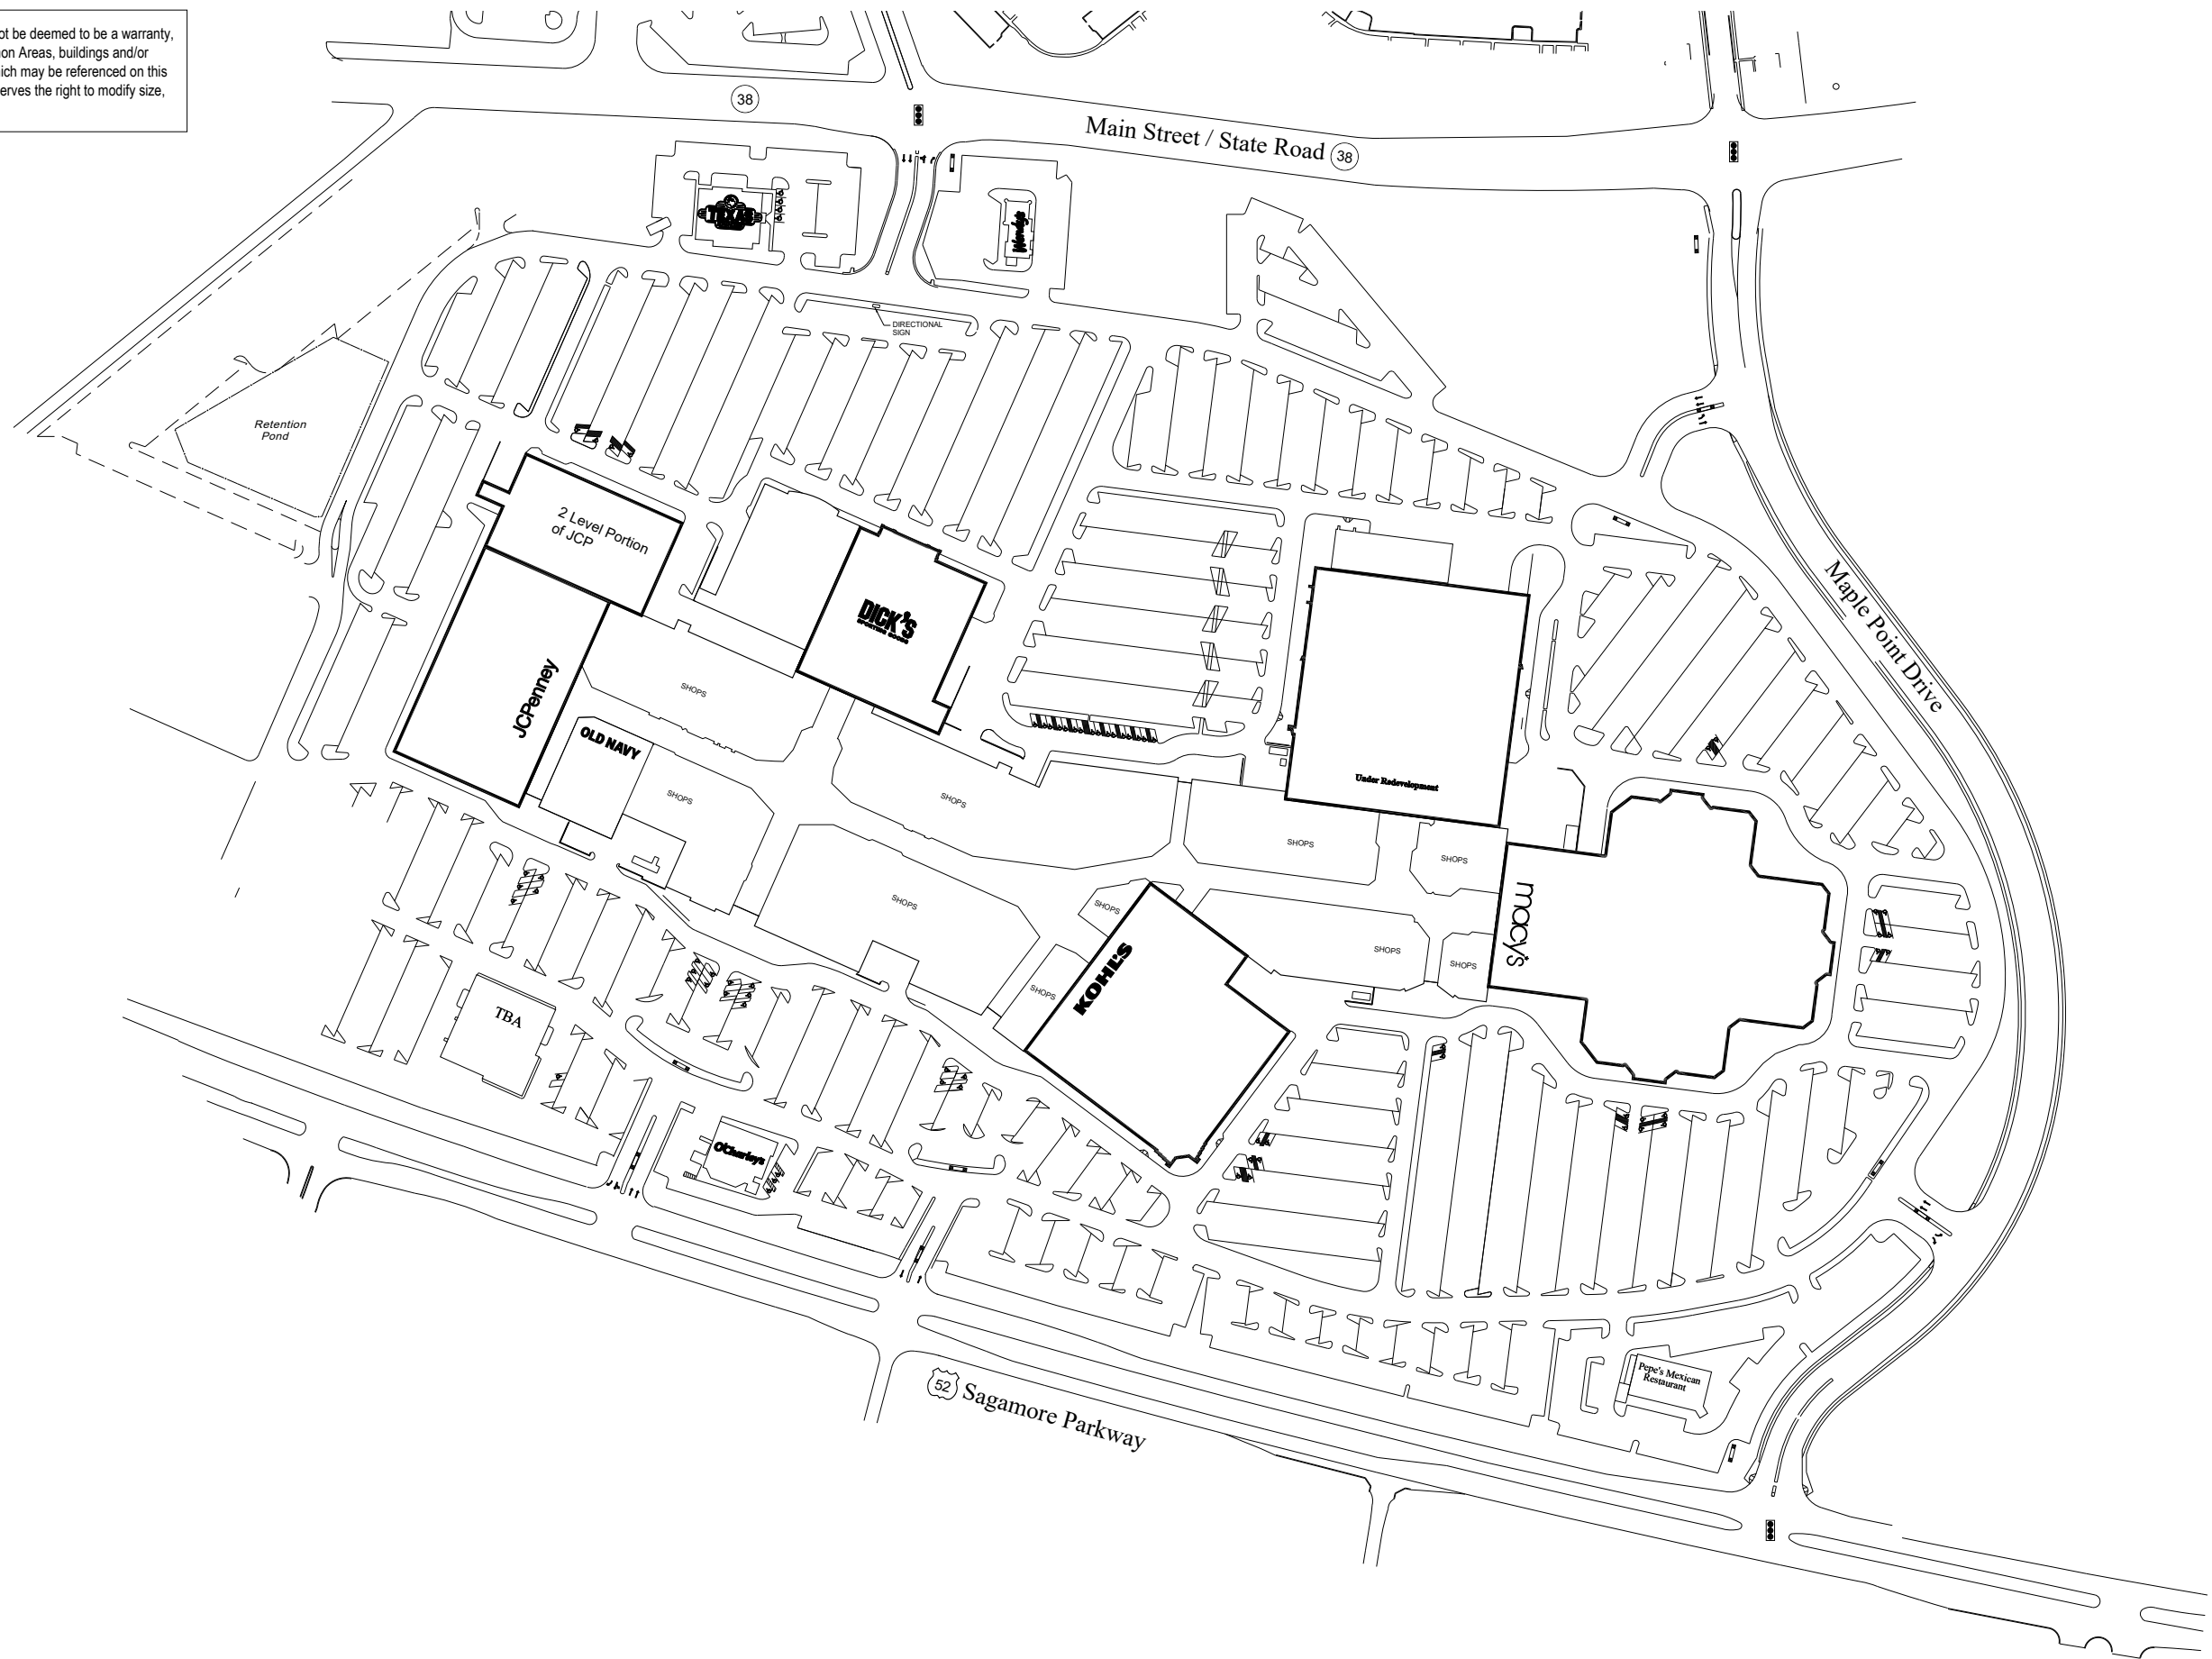

This exhibit is provided for illustrative purposes only, and shall not be deemed to be a warranty, representation or agreement by Landlord that the Center, Common Areas, buildings and/or stores will be as illustrated on this exhibit, or that any tenants which may be referenced on this exhibit will at any time be occupants of the Center. Landlord reserves the right to modify size, configuration and occupants of the Center at any time.

Current Web Site Plan

Tippecanoe Mall
2415 Sagamore Parkway South
Lafayette, IN 47905
CORP # 2307