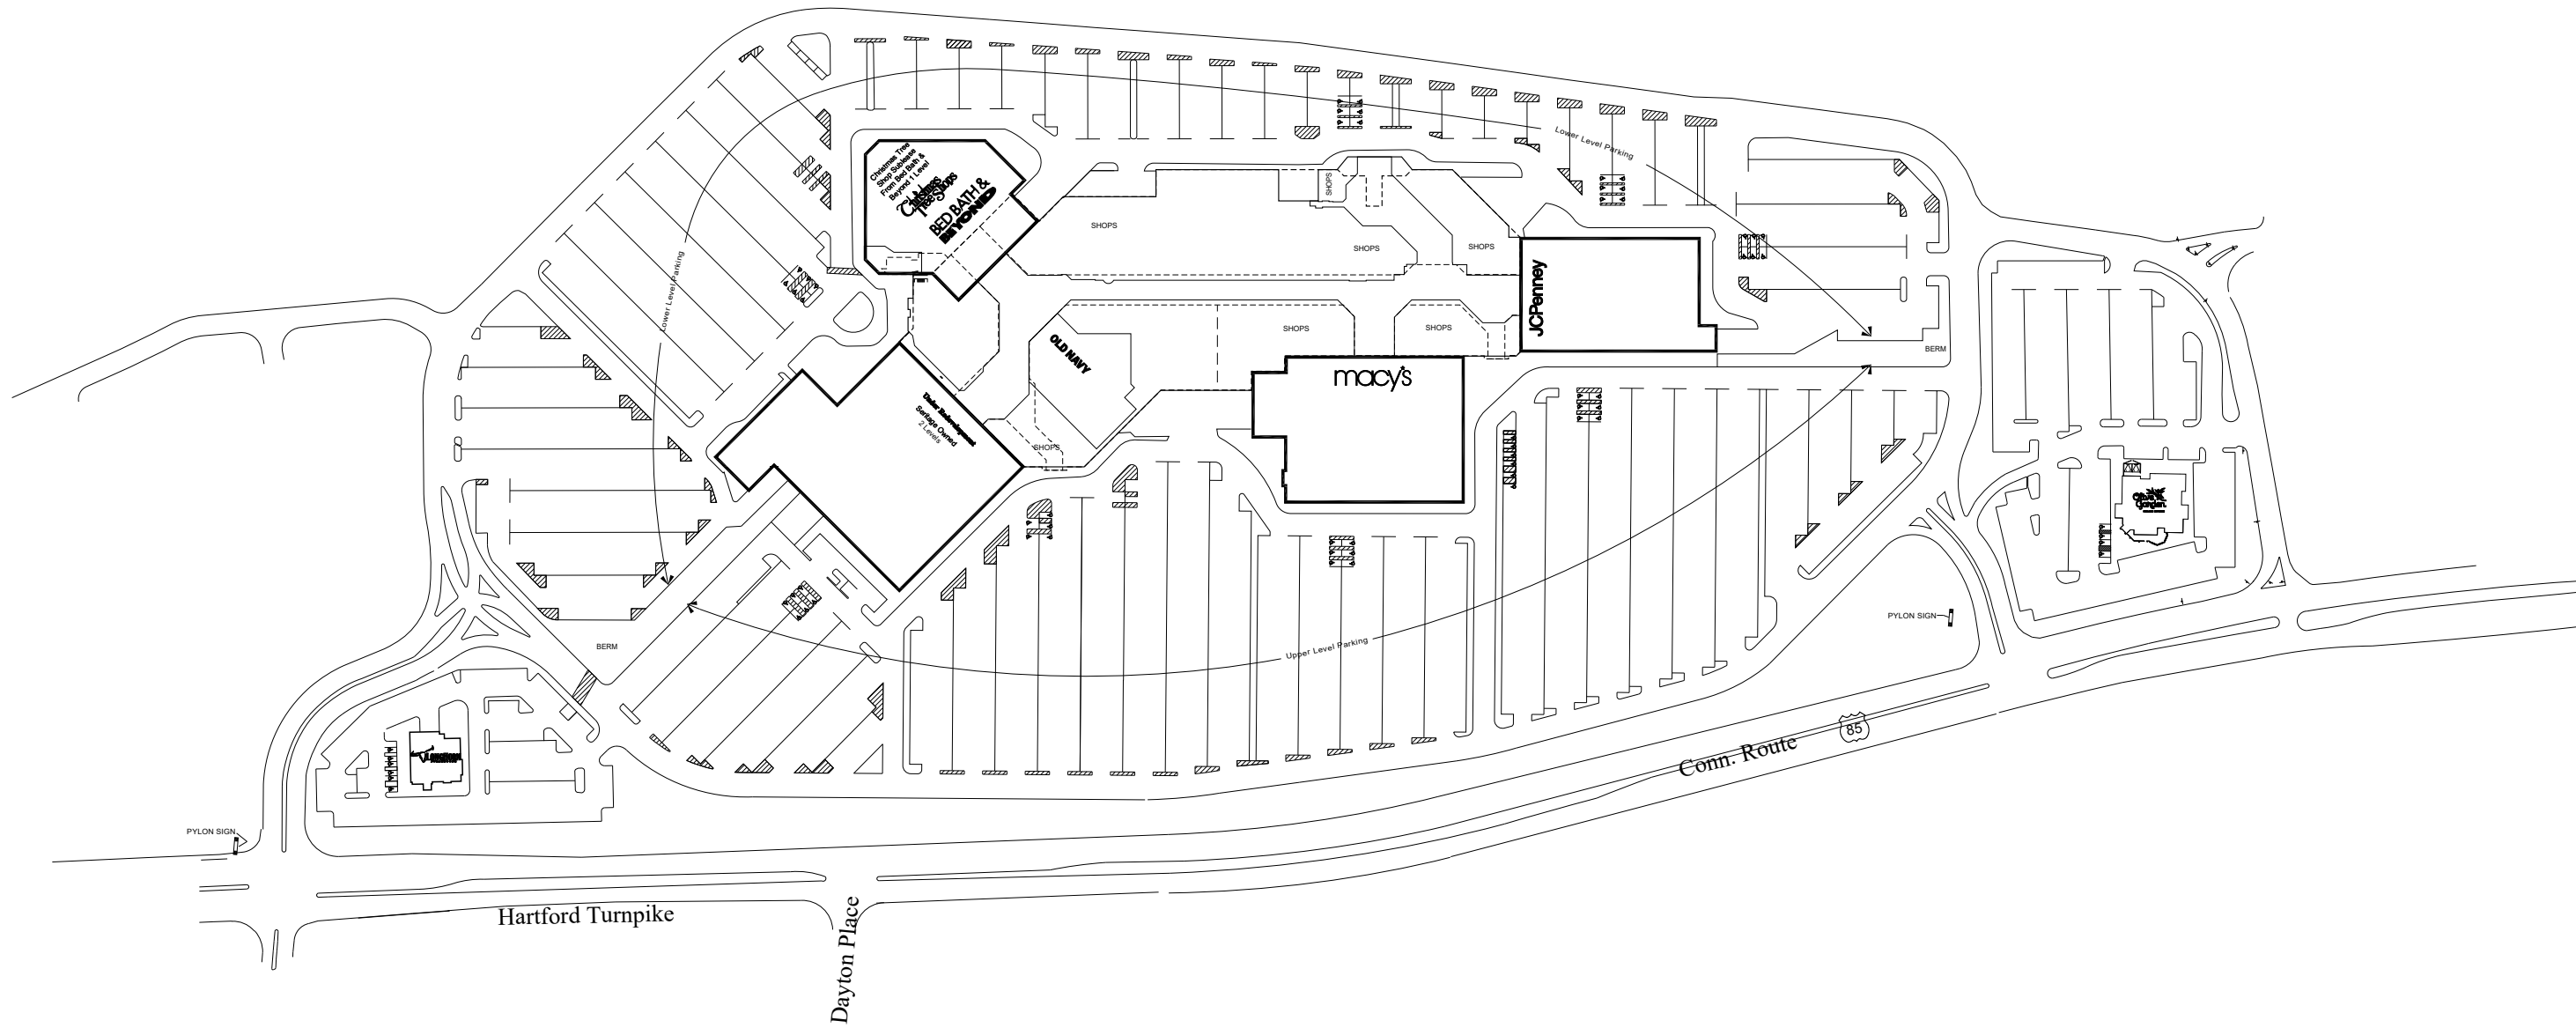

This exhibit is provided for illustrative purposes only, and shall not be deemed to be a warranty, representation or agreement by Landlord that the Center, Common Areas, buildings and/or stores will be as illustrated on this exhibit, or that any tenants which may be referenced on this exhibit will at any time be occupants of the Center. Landlord reserves the right to modify size, configuration and occupants of the Center at any time.

Current Web Site Plan

Crystal Mall
850 Hartford Turnpike
Waterford, CT 06385
CORP # 4823