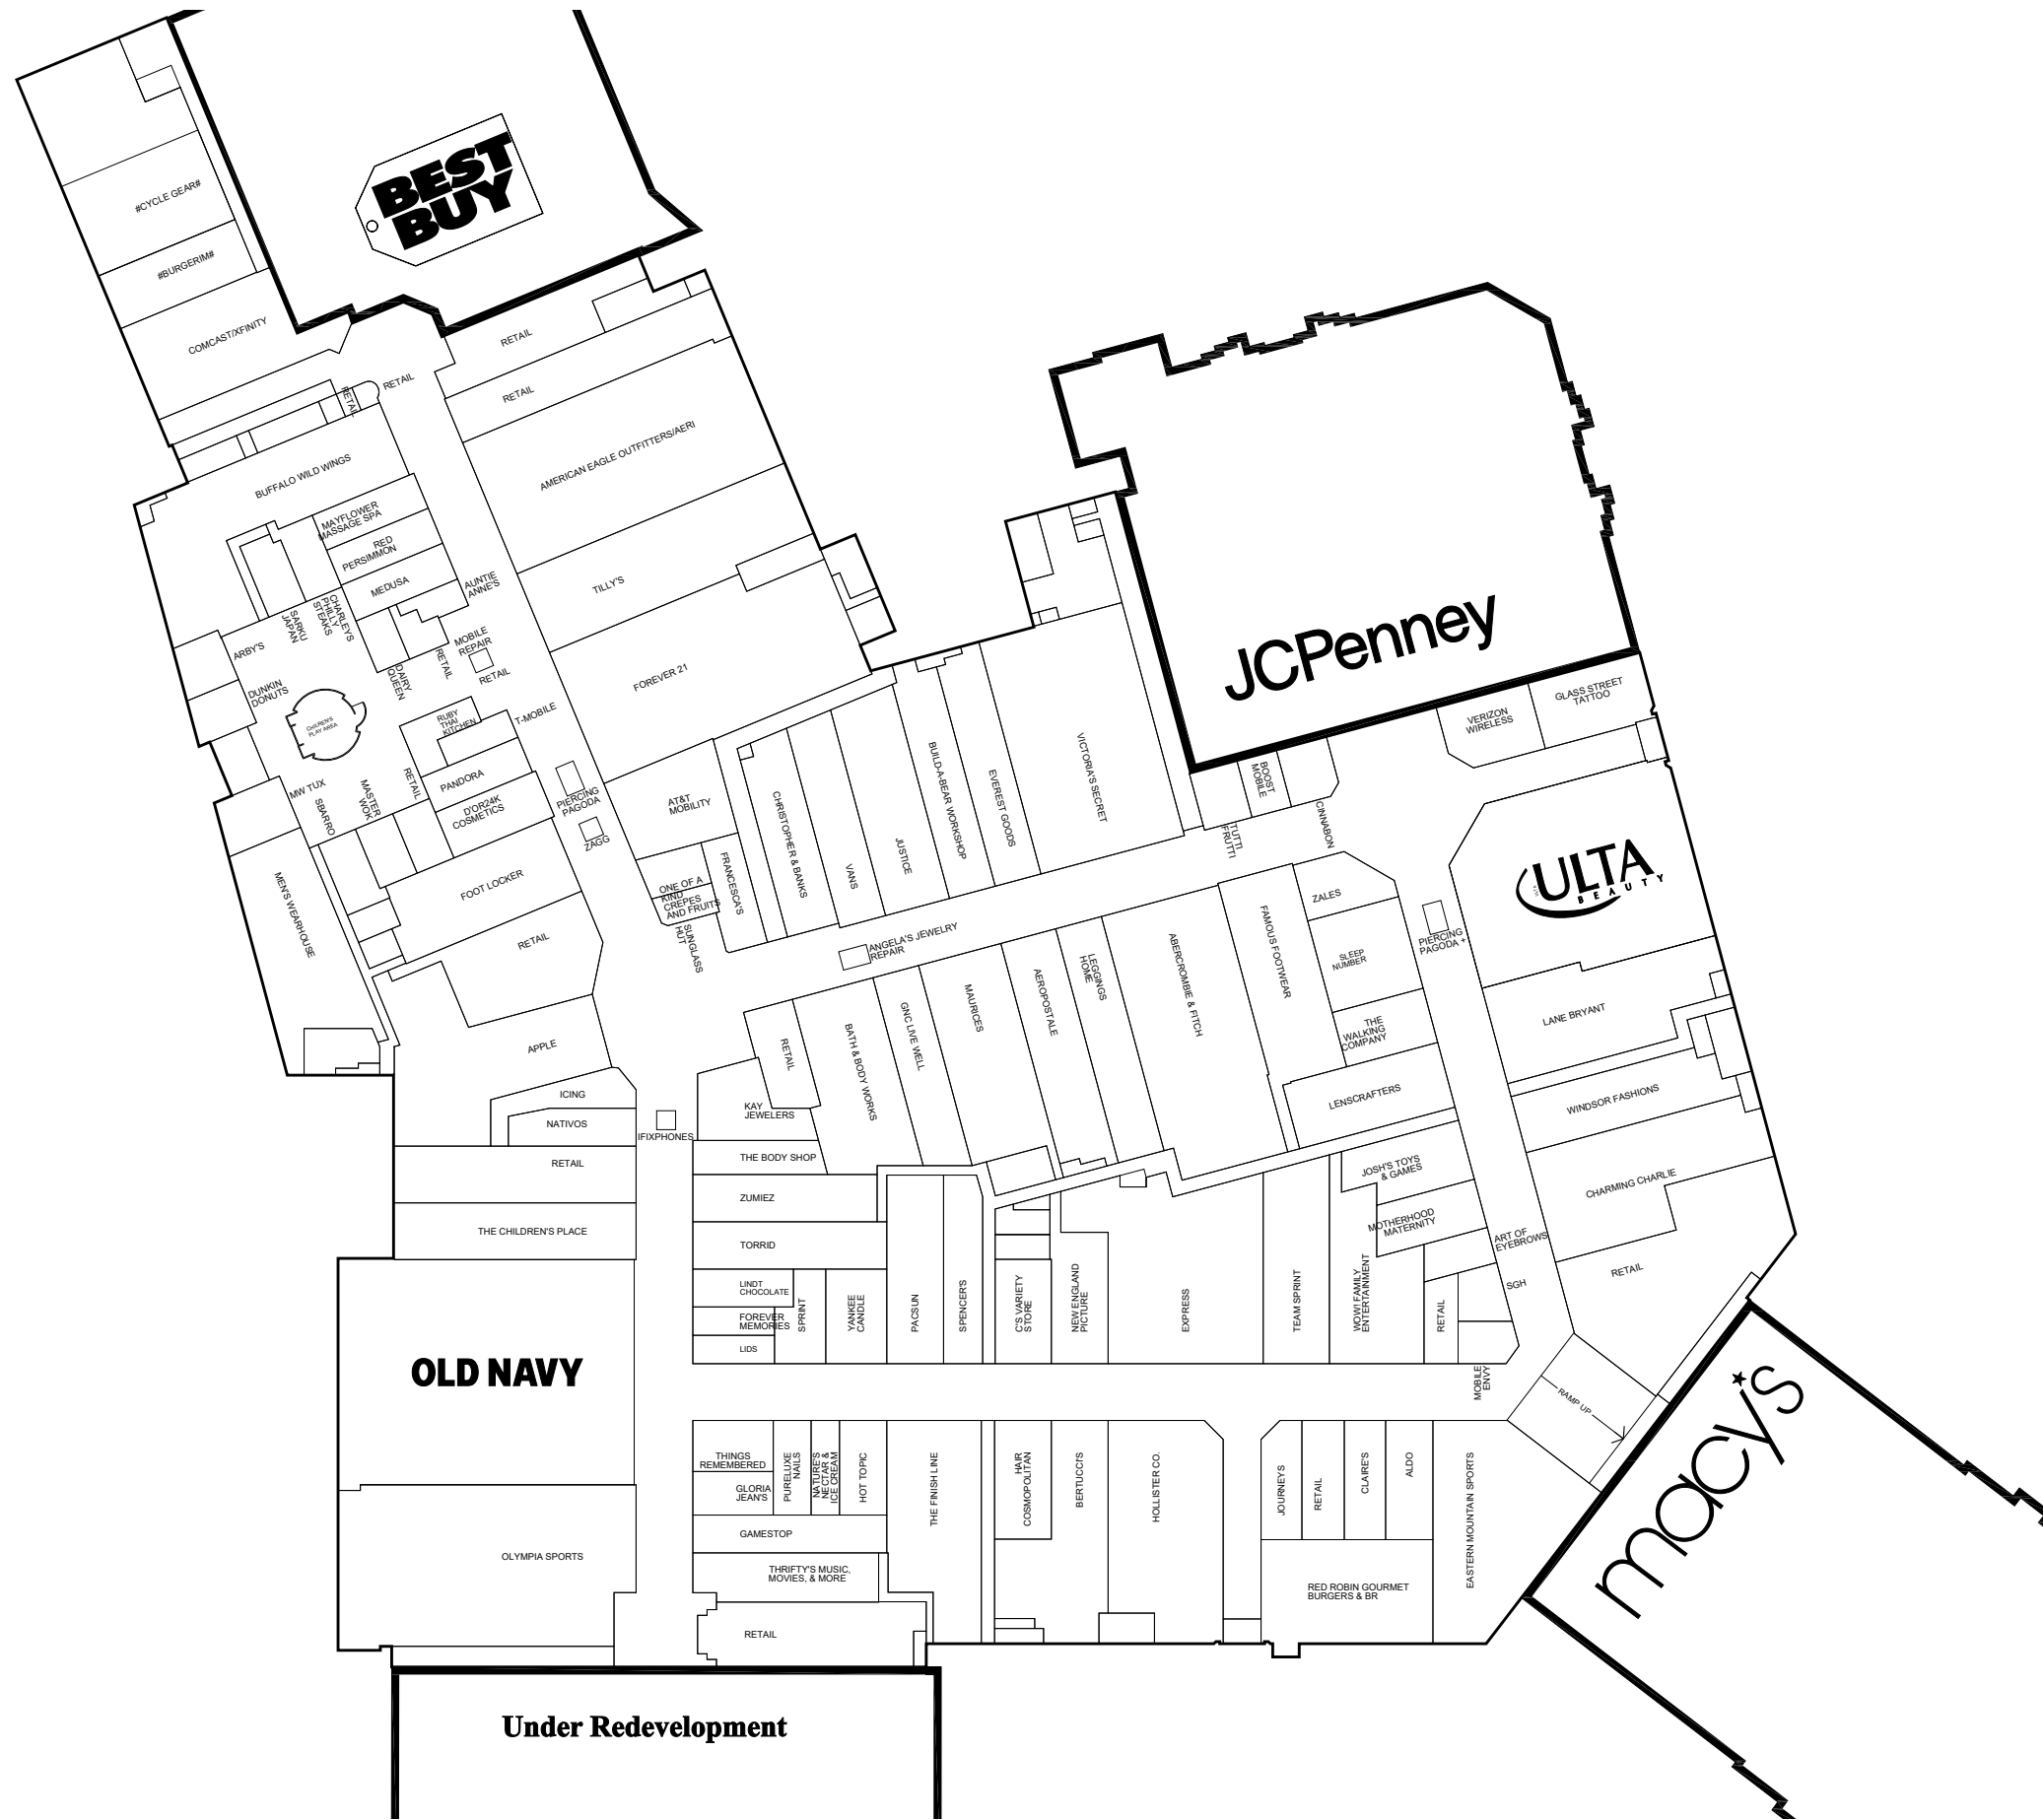

This exhibit is provided for illustrative purposes only, and shall not be deemed to be a warranty, representation or agreement by Landlord that the Center, Common Areas, buildings and/or stores will be as illustrated on this exhibit, or that any tenants which may be referenced on this exhibit will at any time be occupants of the Center. Landlord reserves the right to modify size, configuration and occupants of the Center at any time.

Current Web Lease Plan

Mall of New Hampshire  
 1500 S. Willow St.  
 Manchester, NH 03103  
 CORP # 4927