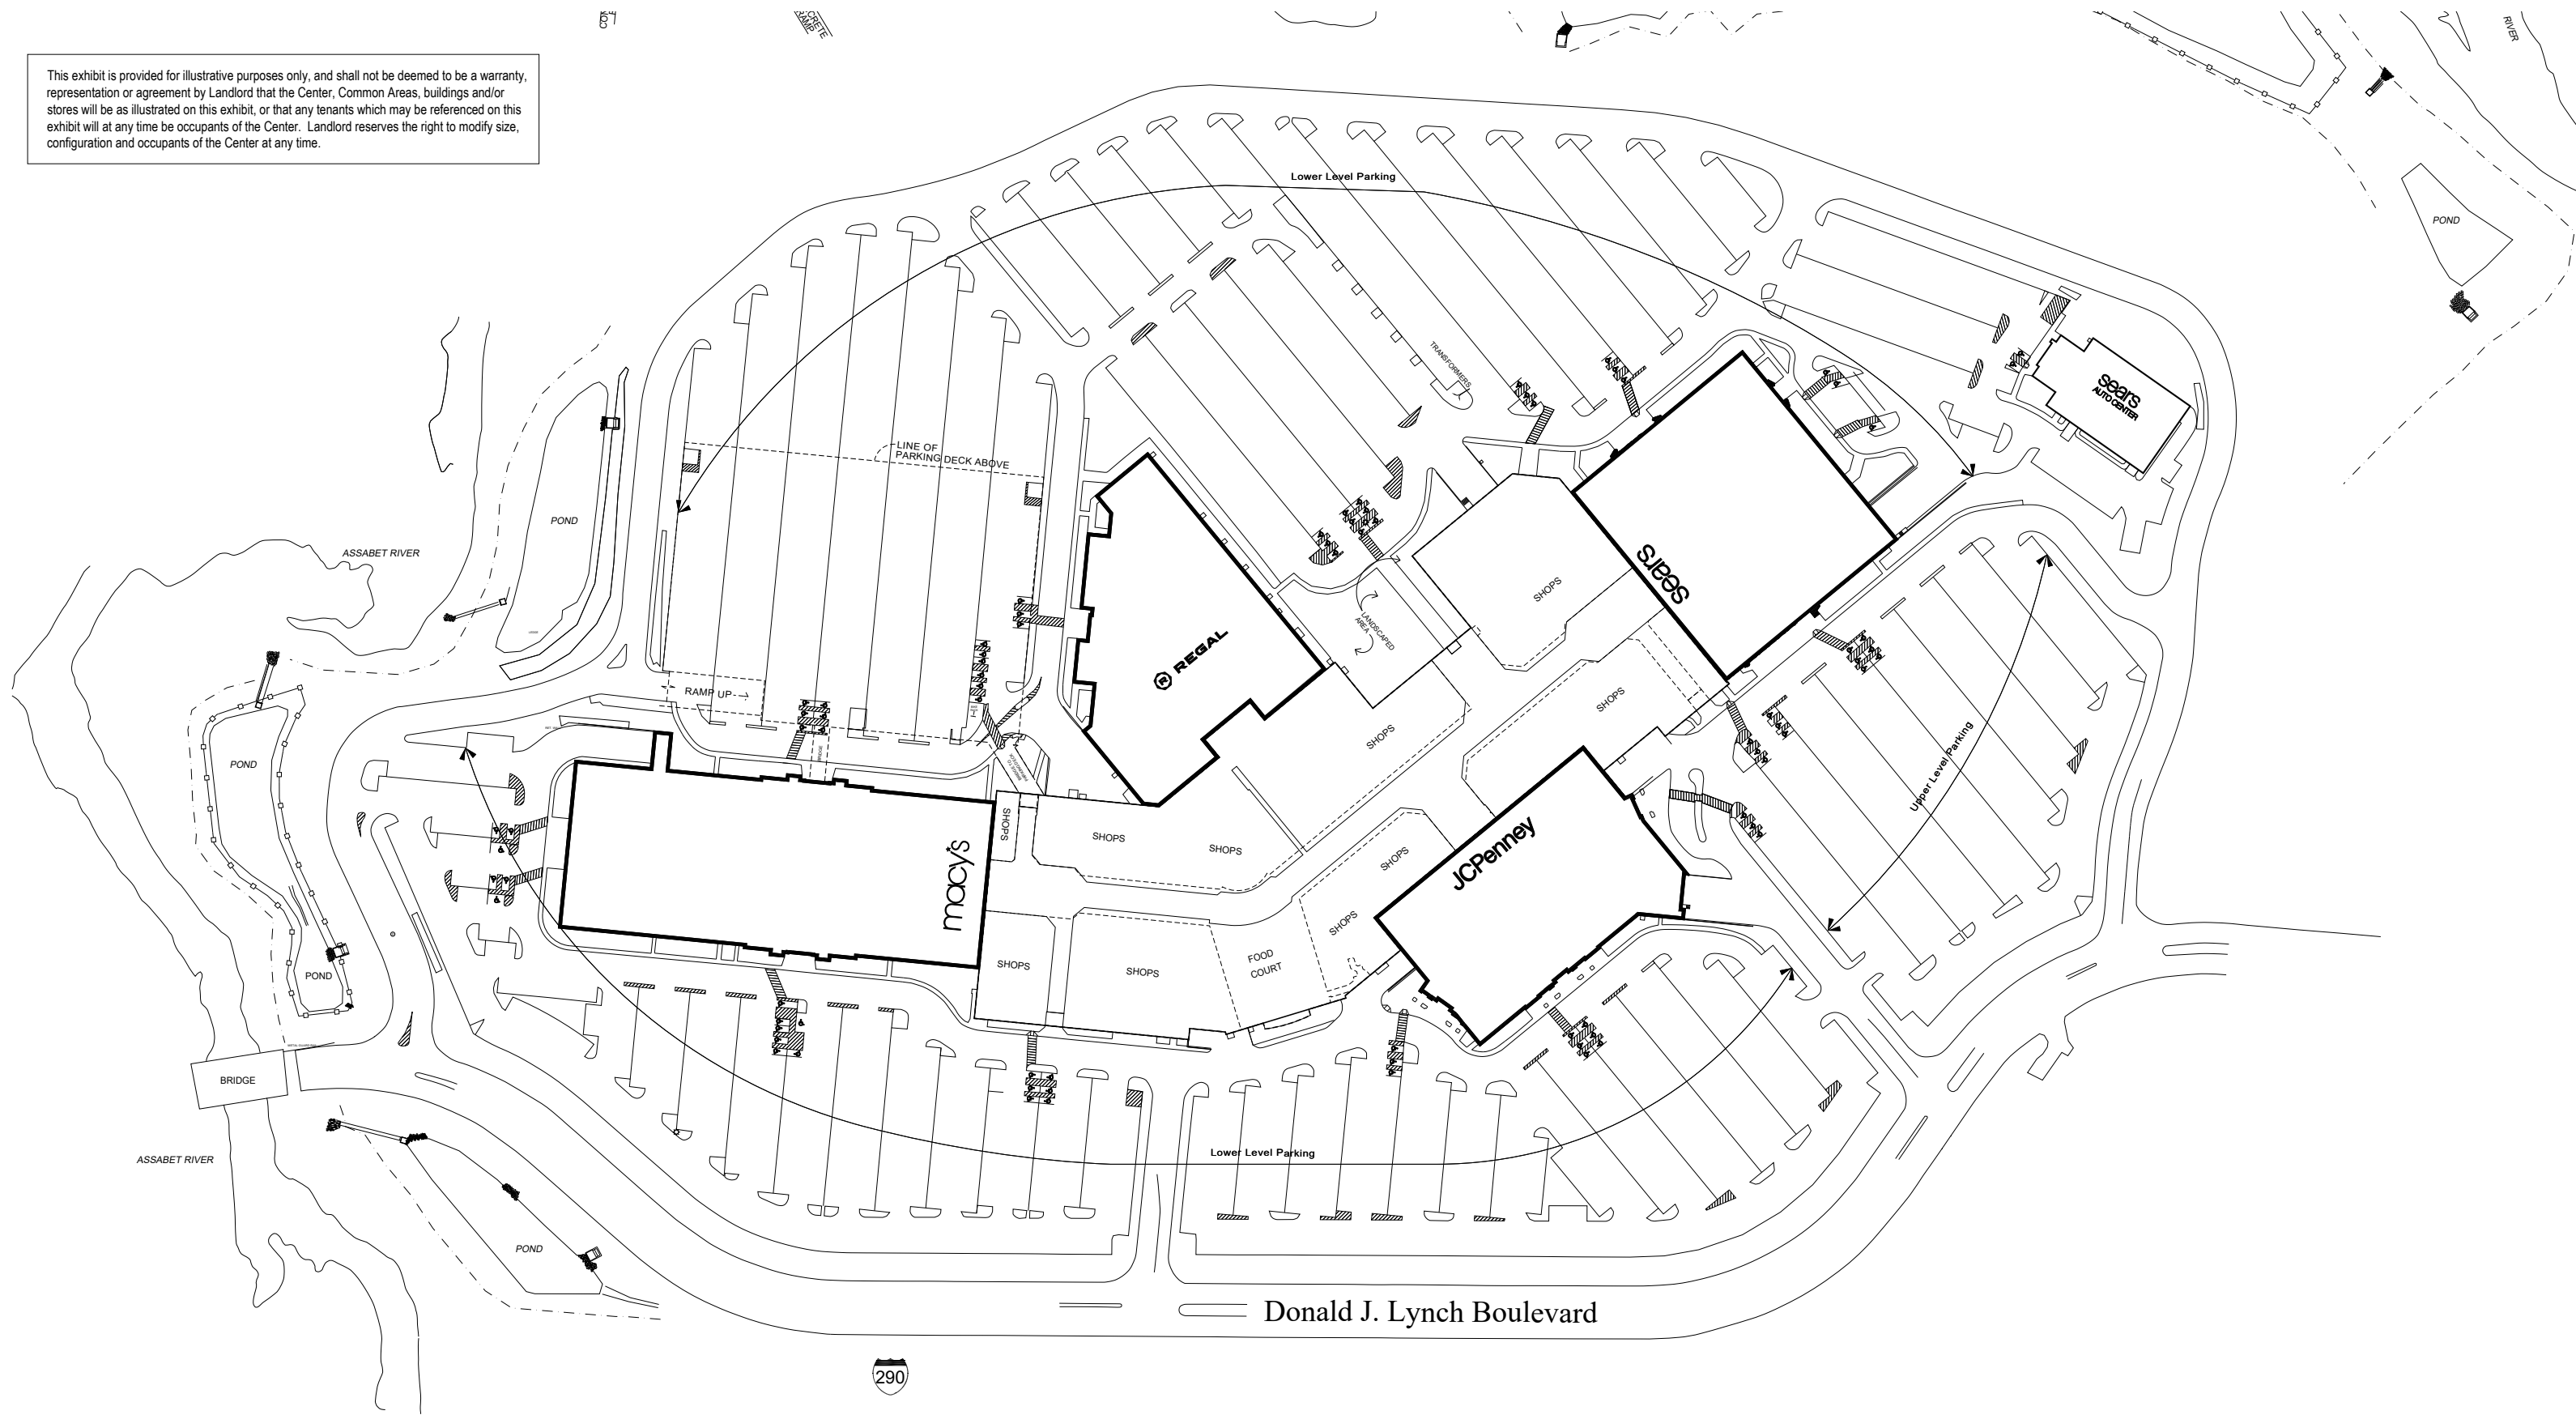

This exhibit is provided for illustrative purposes only, and shall not be deemed to be a warranty, representation or agreement by Landlord that the Center, Common Areas, buildings and/or stores will be as illustrated on this exhibit, or that any tenants which may be referenced on this exhibit will at any time be occupants of the Center. Landlord reserves the right to modify size, configuration and occupants of the Center at any time.

Current Web Site Plan

Solomon Pond Mall
601 Donald Lynch Blvd.
Marlboro/Berlin, MA 01752
CORP # 4924