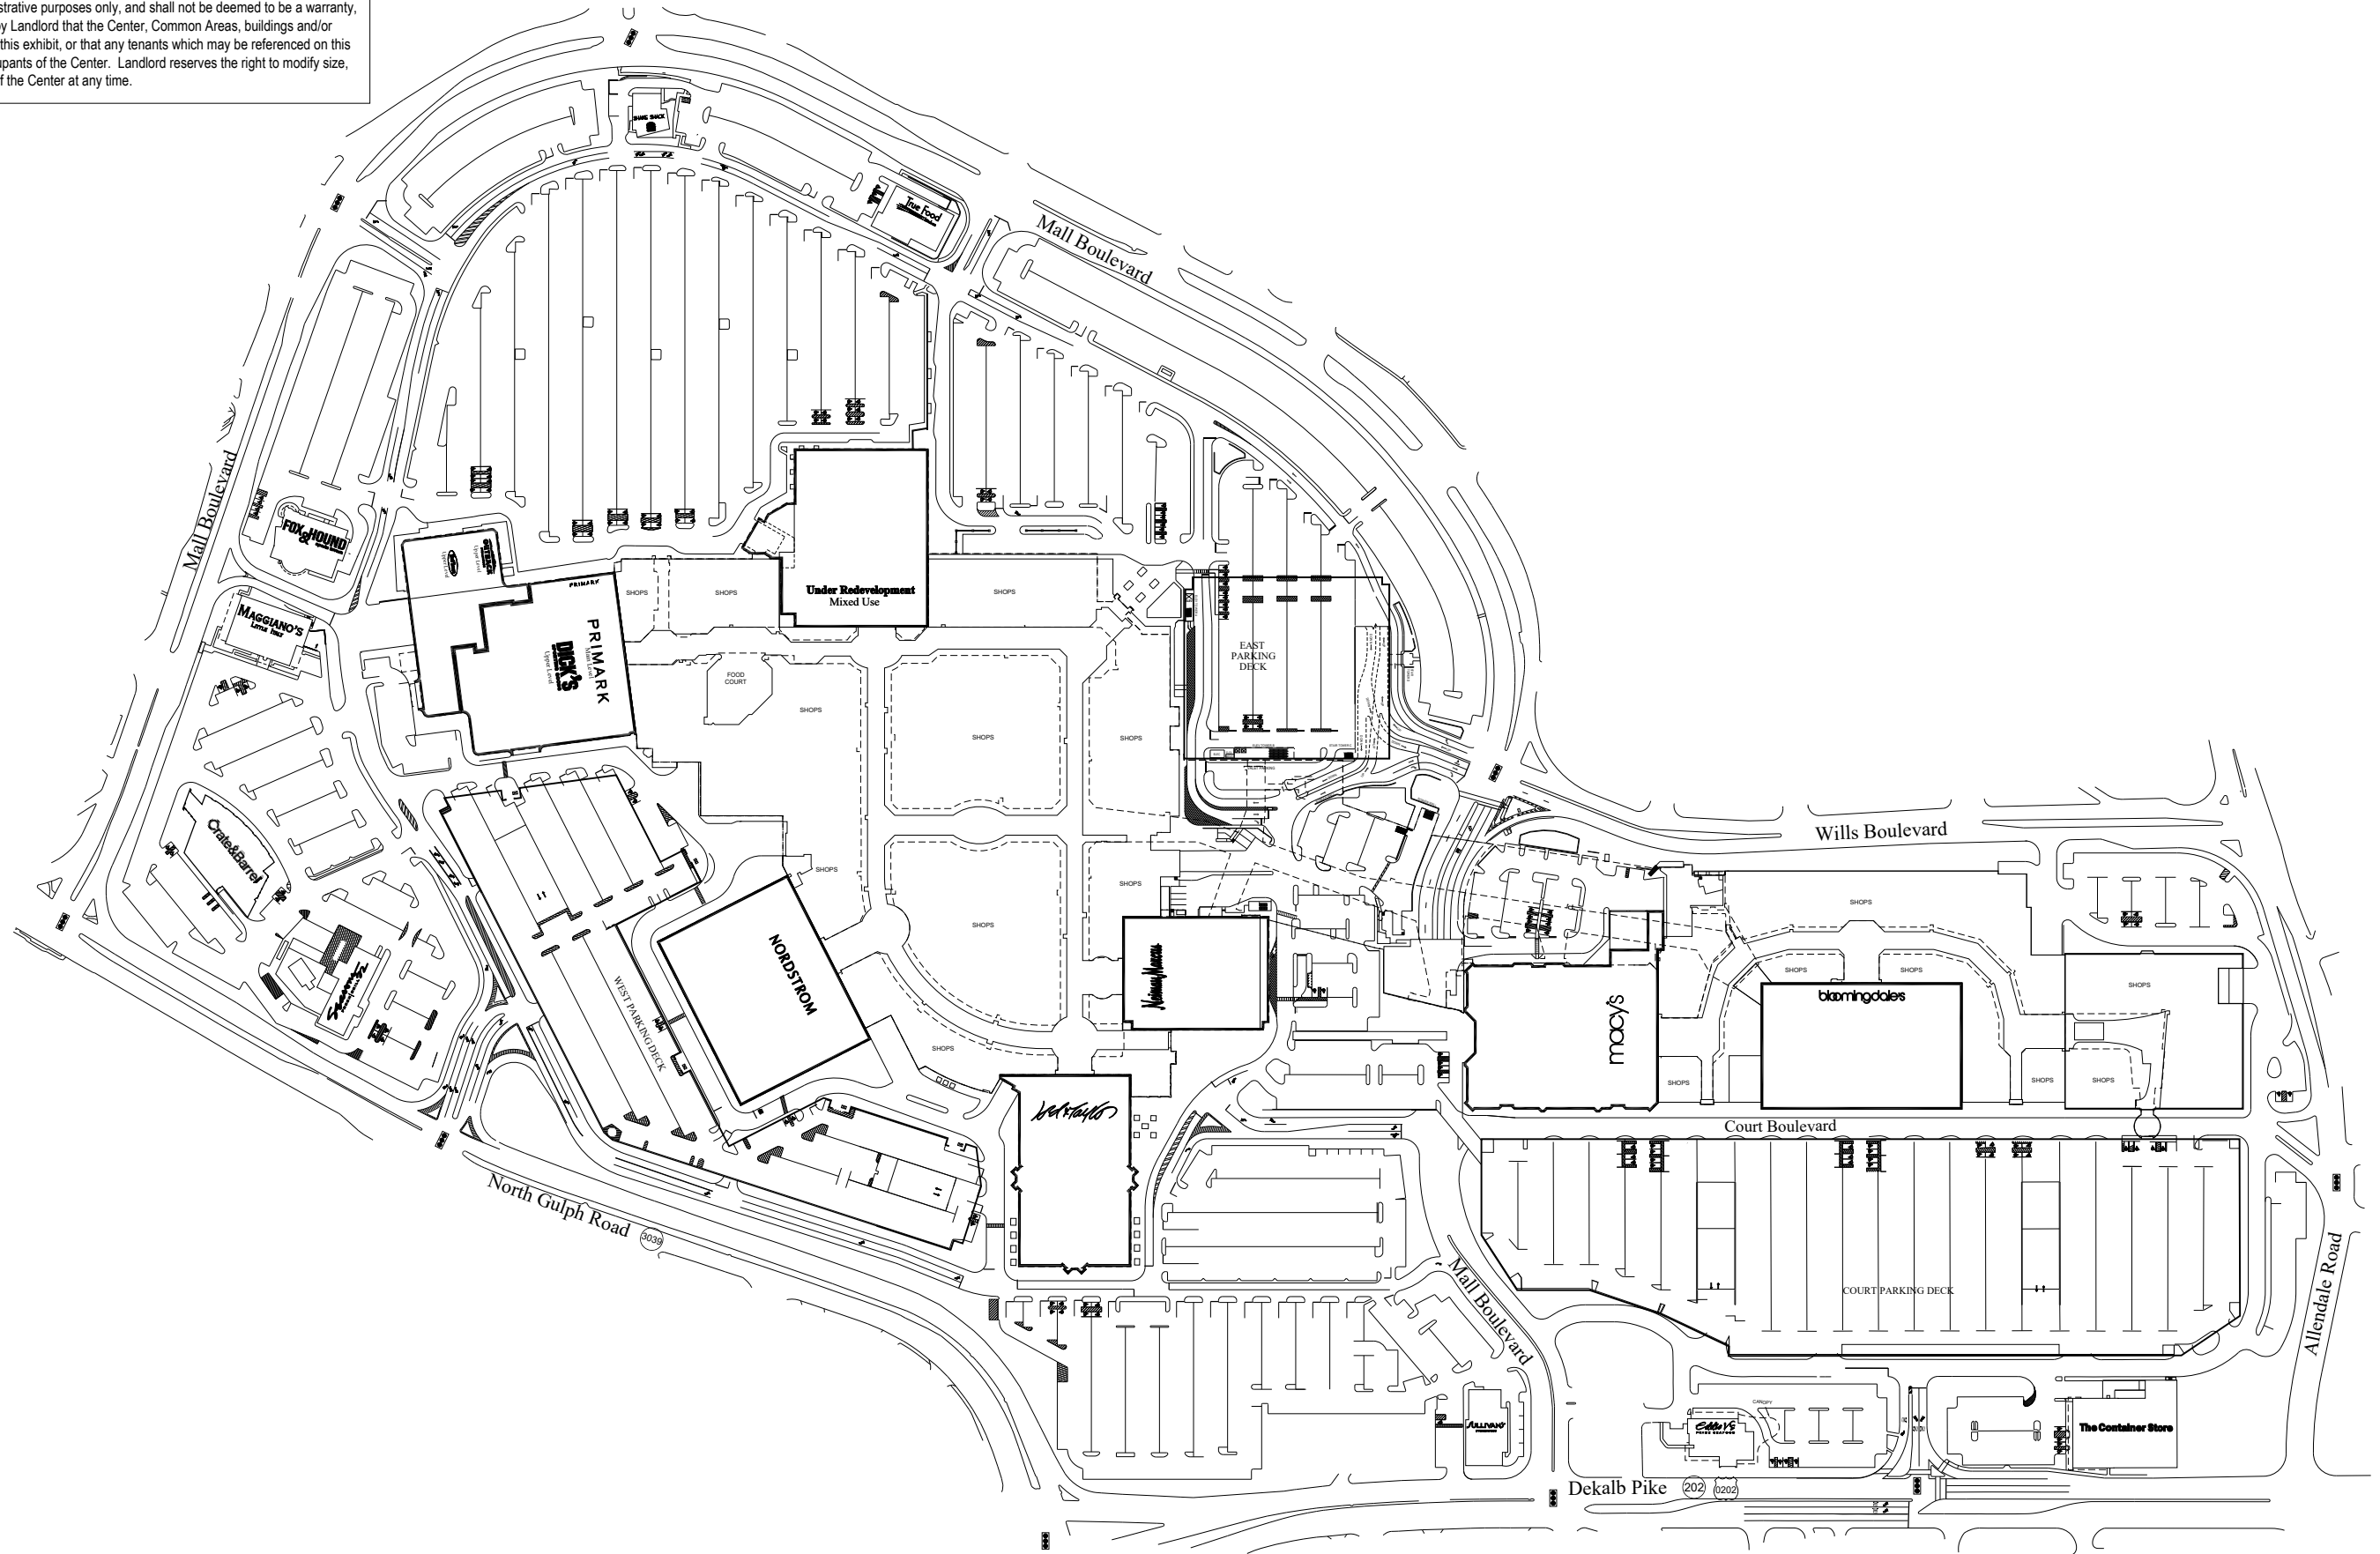

This exhibit is provided for illustrative purposes only, and shall not be deemed to be a warranty, representation or agreement by Landlord that the Center, Common Areas, buildings and/or stores will be as illustrated on this exhibit, or that any tenants which may be referenced on this exhibit will at any time be occupants of the Center. Landlord reserves the right to modify size, configuration and occupants of the Center at any time.

Current Web Site Plan

King of Prussia  
680 W. Dekalb Pike  
King of Prussia, PA 19406  
CORP # 7703