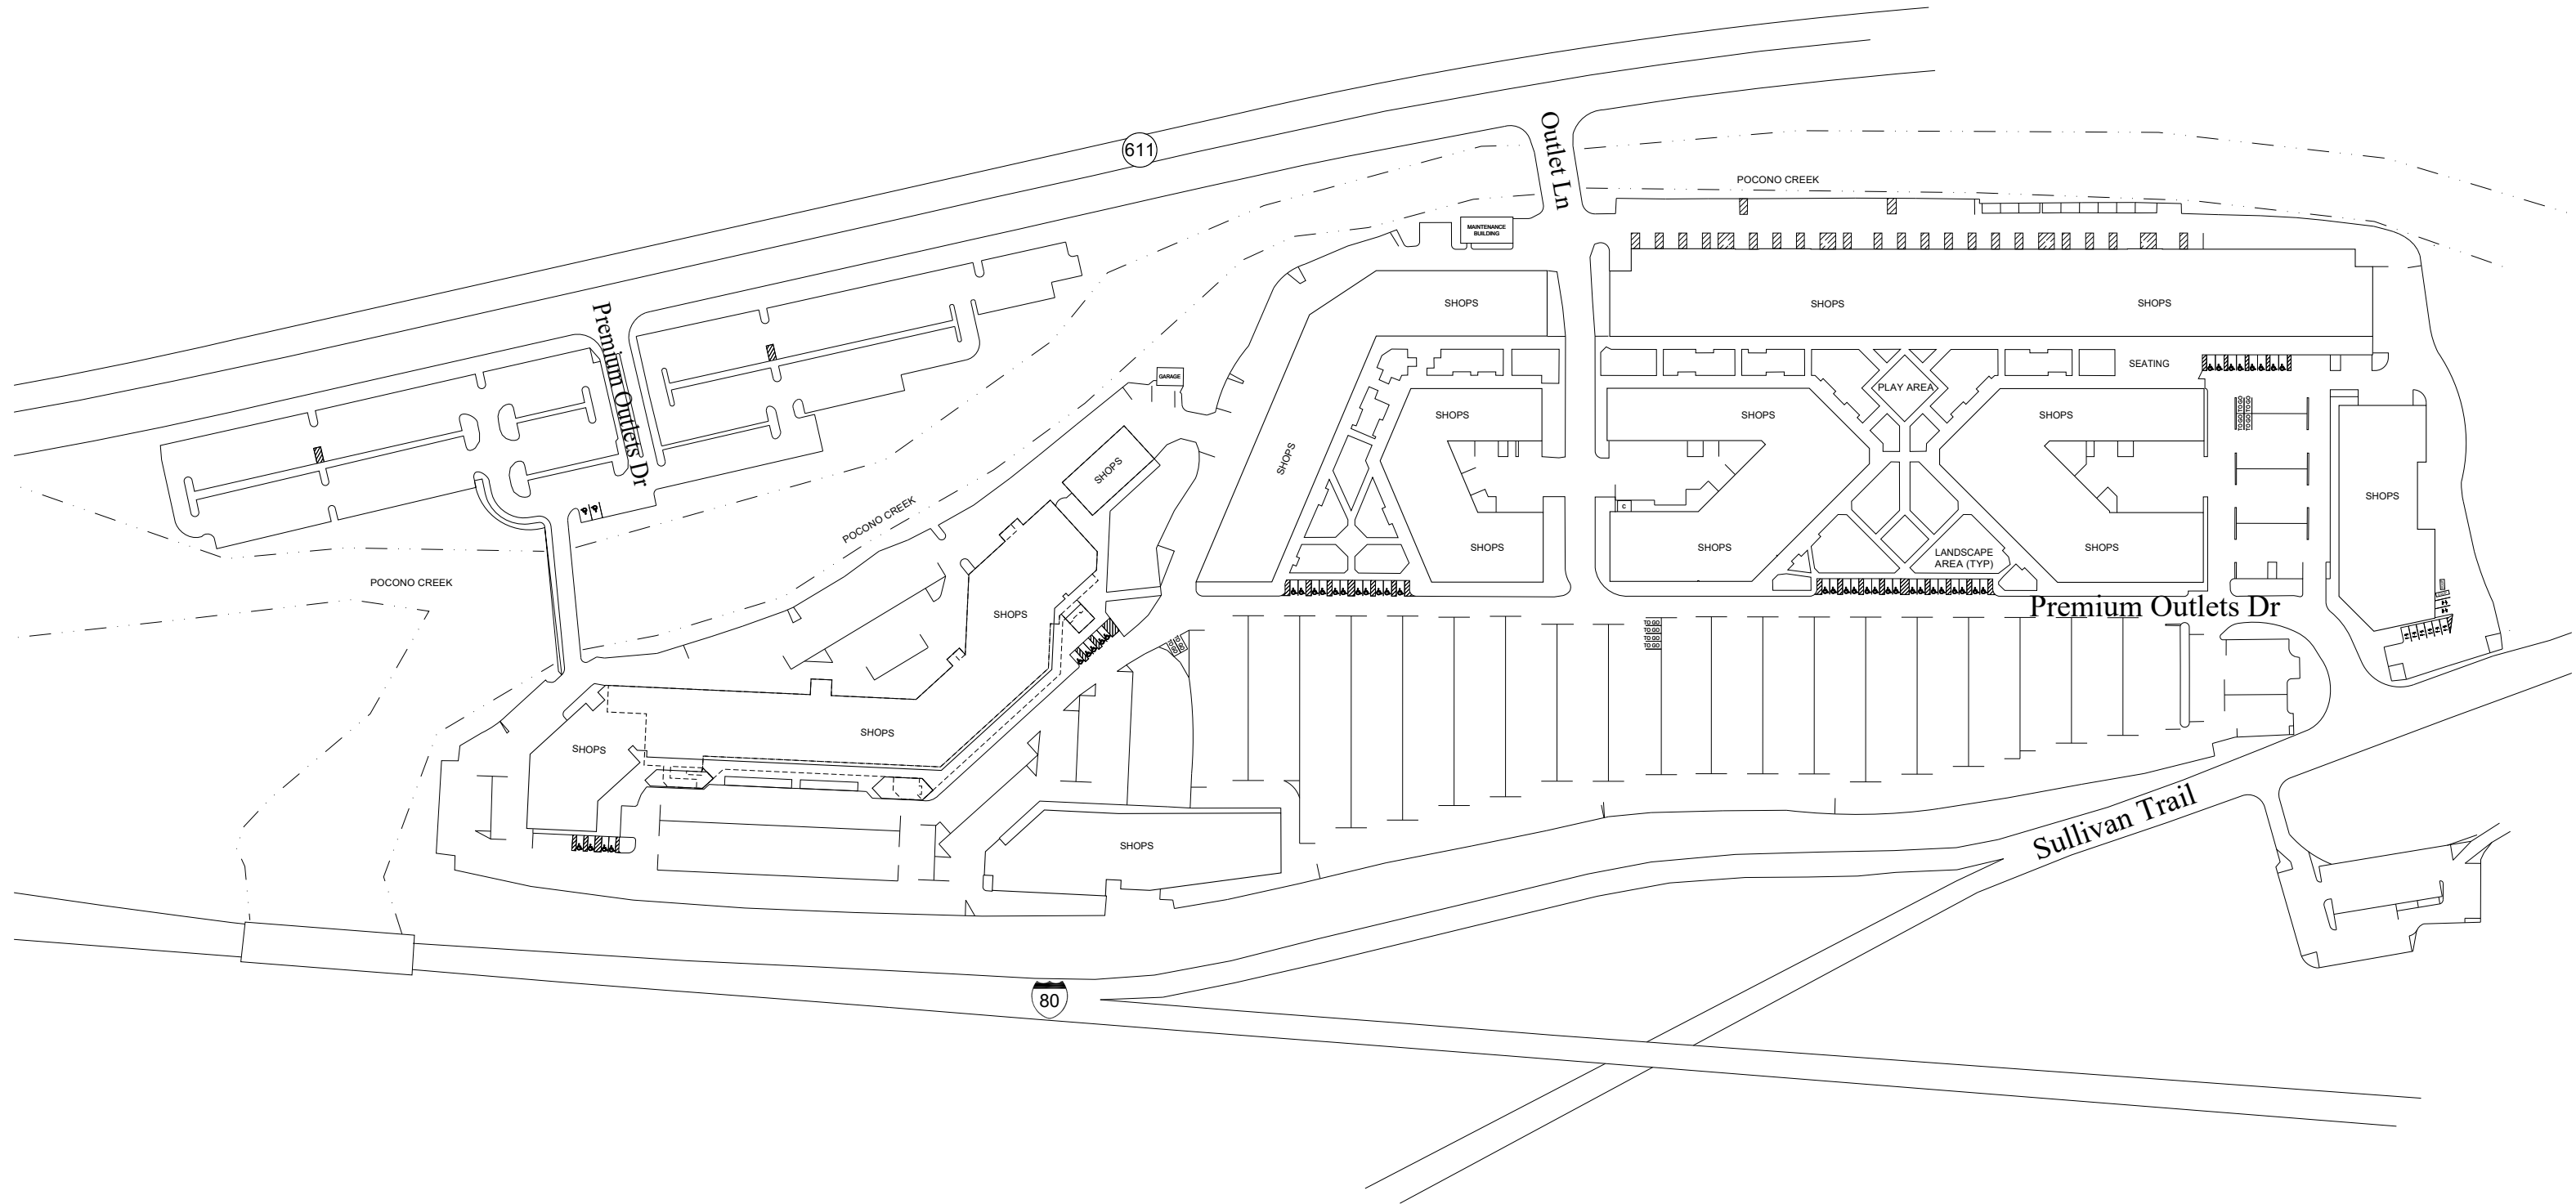

This exhibit is provided for illustrative purposes only, and shall not be deemed to be a warranty, representation or agreement by Landlord that the Center, Common Areas, buildings and/or stores will be as illustrated on this exhibit, or that any tenants which may be referenced on this exhibit will at any time be occupants of the Center. Landlord reserves the right to modify size, configuration and occupants of the Center at any time.

Modified: October 27, 2021

— Lower Level Mall
 - - - Upper Level Mall

Current Web Site Plan

The Crossings Premium Outlets
 1000 Premium Outlets Drive
 Tannersville, PA 18372

CORP # 7852 PREMIUM OUTLETS