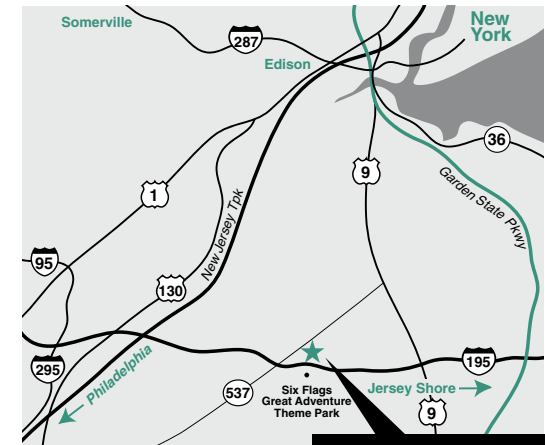

TOURISM / TRAFFIC

Over 20 million people live within 60 miles of the center. The center is located directly across from Six Flags Great Adventure, the nation's largest regional family theme park and is close to Jersey Shore resorts. Millions of visitors travel to the shore region of New Jersey each year.

LOCATION / DIRECTIONS

Off I-195 at Exit 16 in Jackson, New Jersey. Fifty-five miles northeast of Philadelphia and 70 miles south of New York City.

- From NJ Turnpike: Take Exit 7A, then I-195E to Exit 16B; follow Rte. 537E, Jackson Premium Outlets is on the right
- From Garden State Pkwy.: Take Exit 98, then take I-195W to Exit 16, bear right before the light, Jackson Premium Outlets is on the right

**JACKSON
PREMIUM OUTLETS**
JACKSON, NJ

SITE AND PLAN

OTHER RETAIL

SHOPPING CENTERS	GROSS LEASABLE AREA	ANCHORS	DISTANCE / DRIVE-TIME
Freehold Raceway Mall Freehold, NJ	1,450,000 sf	JCPenney, Lord & Taylor, Macy's, Nordstrom, Sears	10 miles / 20 minutes
Ocean County Mall® Toms River, NJ	898,000 sf	Macy's, Boscov's, JCPenney, Sears	22 miles / 40 minutes
Monmouth Mall Eatontown, NJ	1,446,000 sf	Boscov's, JCPenney, Lord & Taylor, Macy's	30 miles / 35 minutes
Woodbridge Center Woodbridge, NJ	1,546,000 sf	Boscov's, Dick's Sporting Goods, JCPenney, Lord & Taylor, Macy's	42 miles / 45 minutes

OUTLET SHOPPING	GROSS LEASABLE AREA	DISTANCE / DRIVE-TIME
Jersey Shore Premium Outlets® Tinton Falls, NJ	434,000 sf	23 miles / 24 minutes
Liberty Village Premium Outlets® Flemington, NJ	162,000 sf	45 miles / 1 hour