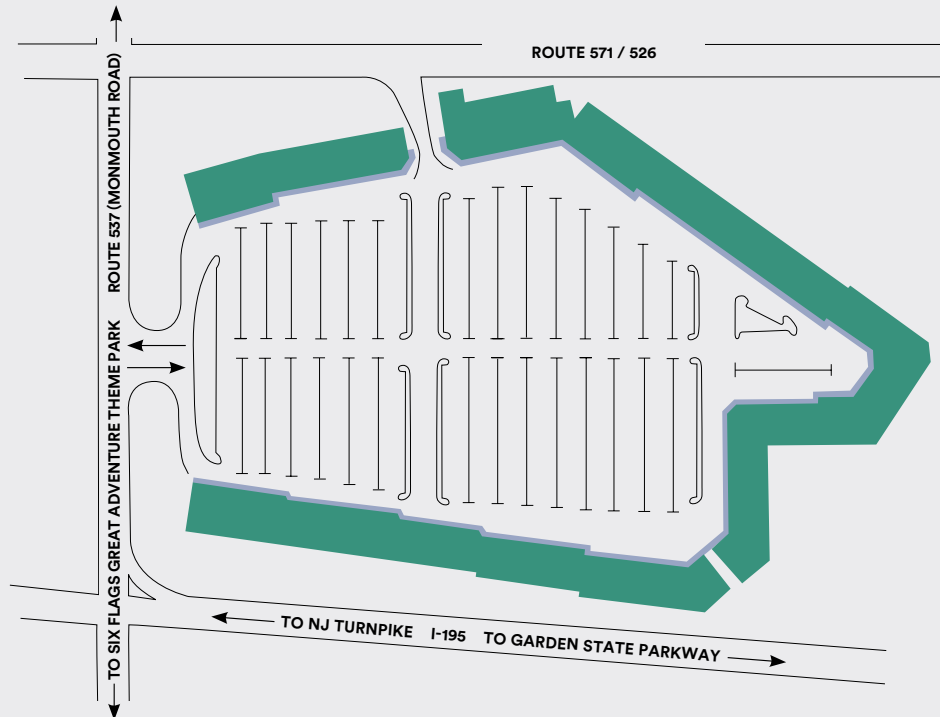

LOCATION / DIRECTIONS

Off I-195 at Exit 16 in Jackson, New Jersey. Fifty-five miles northeast of Philadelphia and 70 miles south of New York City.

- From NJ Turnpike: Take Exit 7A, then I-195E to Exit 16B; follow Rte. 537E, Jackson Premium Outlets is on the right
- From Garden State Pkwy.: Take Exit 98, then take I-195W to Exit 16, bear right before the light, Jackson Premium Outlets is on the right

**JACKSON
PREMIUM OUTLETS**
JACKSON, NJ

SITE AND PLAN

OTHER RETAIL

SHOPPING CENTERS	GROSS LEASABLE AREA	ANCHORS	DISTANCE / DRIVE-TIME
Freehold Raceway Mall Freehold, NJ	1,450,000 sf	JCPenney, Lord & Taylor, Macy's, Nordstrom, Sears	10 miles / 20 minutes
Ocean County Mall® Toms River, NJ	898,000 sf	Macy's, Boscov's, JCPenney, Sears	22 miles / 40 minutes
Monmouth Mall Eatontown, NJ	1,446,000 sf	Boscov's, JCPenney, Lord & Taylor, Macy's	30 miles / 35 minutes
Woodbridge Center Woodbridge, NJ	1,546,000 sf	Boscov's, Dick's Sporting Goods, JCPenney, Lord & Taylor, Macy's	42 miles / 45 minutes